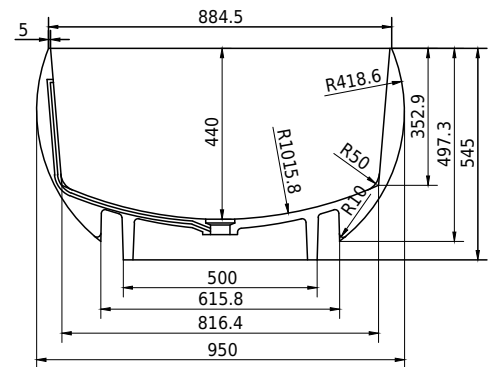

Copenhagen Bath

Roskildevej 394
DK-2610 Rødovre
VAT no.: DK32648622
Phone: 02476468850
contact@copenhagenbath.co.uk
www.copenhagenbath.co.uk

Rosenborg bathtub

SKU: 40030035

Colour:	Matte white
Litre:	340 overflow
Size H/L/D:	55cm / 170cm / 95cm
Weight:	185kg nett

Rosenborg bathtub details:

Rosenborg bathtub is designed by Copenhagen Bath and is made of 100% Acovi solid surface.

Please note that there may be a tolerance of ± 5 mm as all products are hand sanded.