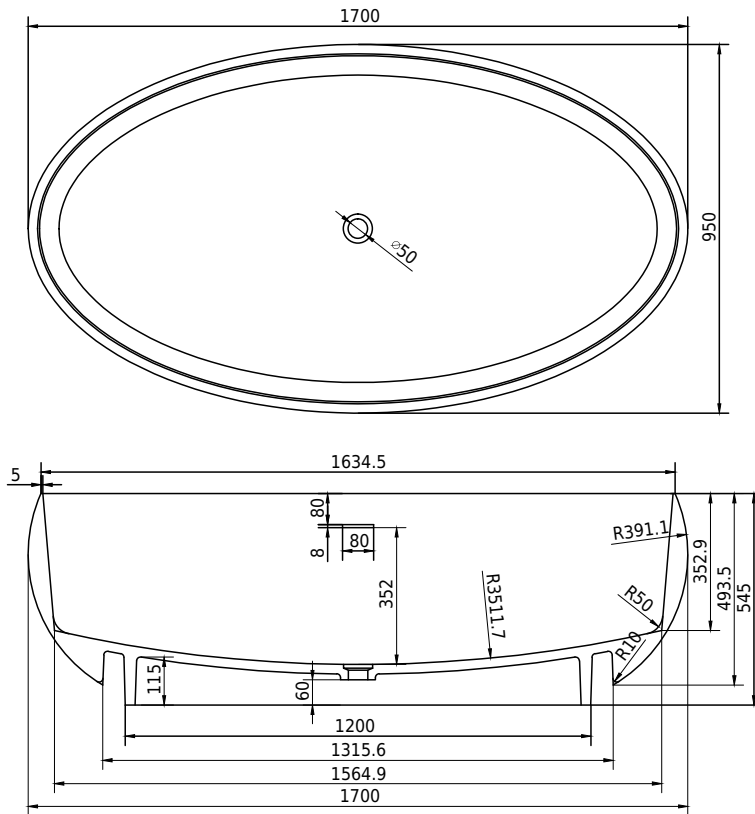

Copenhagen Bath

Roskildevej 394
DK-2610 Rødovre
VAT no.: DK32648622
Phone: 02476468850
contact@copenhagenbath.co.uk
www.copenhagenbath.co.uk

Rosenborg bathtub

SKU: 40030035

Colour:	Matte white
Litre:	340 overflow
Size H/L/D:	55cm / 170cm / 95cm
Weight:	185kg nett

Rosenborg bathtub details:

Rosenborg bathtub is designed by Copenhagen Bath and is made of 100% Acovi solid surface.

Please note that there may be a tolerance of ± 5 mm as all products are hand sanded.