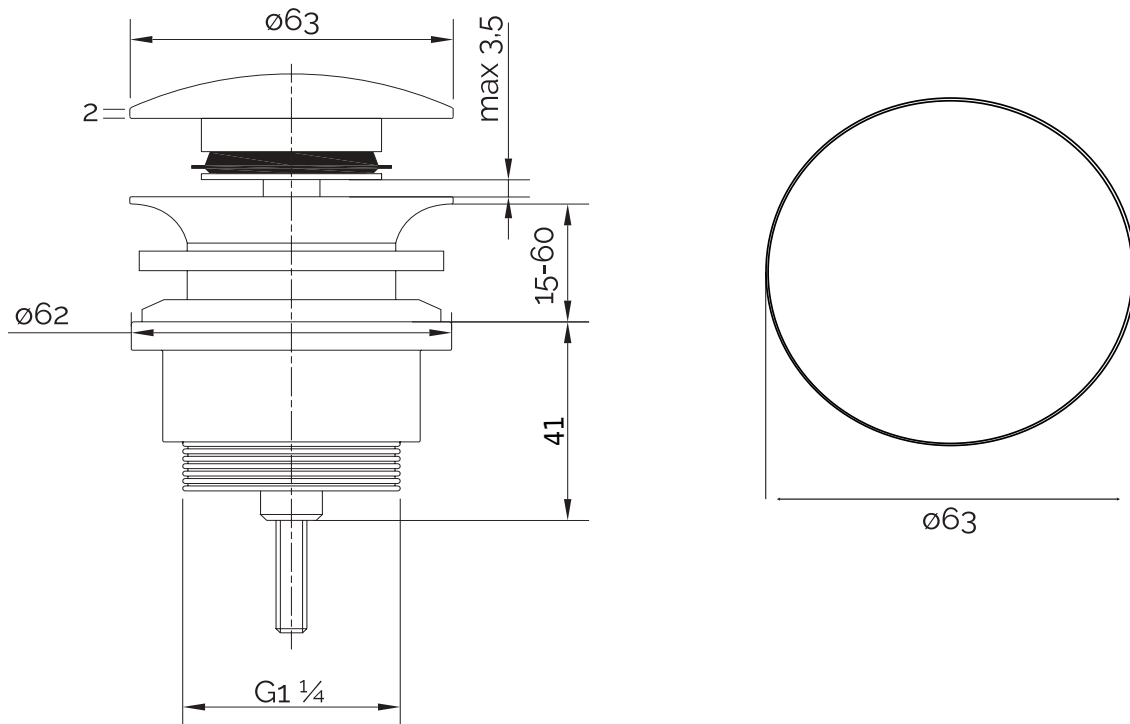

Copenhagen Bath

Roskildevej 394

DK-2610 Rødovre

VAT no.: DK32648622

Phone: 02476468850

contact@copenhagenbath.co.uk

www.copenhagenbath.co.uk

Waste Push-open Acovi, round

SKU: 40040030

Colour:

Matte white

Size H/L/D:

7cm / 6.5cm / 6.5cm

Weight:

0.3kg nett

Waste Push-open Acovi, round details: