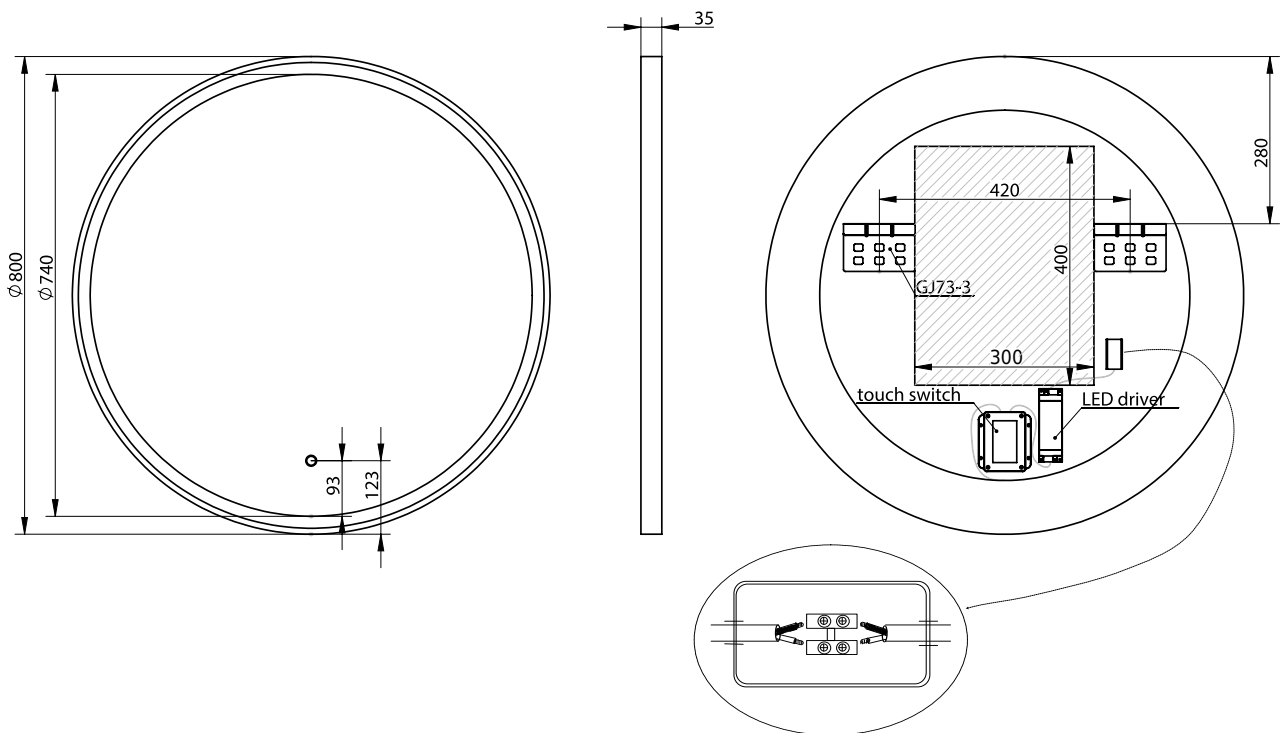

## Fanø ø80 mirror

SKU: 30020232

<b>Colour:</b>	Matte white/glass
<b>Size H/L/D:</b>	80cm / 80cm / 3.5cm
<b>Weight:</b>	101kg nett

### Fanø ø80 mirror details:

Mirror with white frame, LED and touch. Can be mounted horizontal or vertical. The integrated demister pad heats the mirror to a few degrees above room temperature within 2-3 minutes to reduce the mist on the mirror. The colour temperature is 6000 Kelvin and the color rendering index (CRI) is between 80-85.