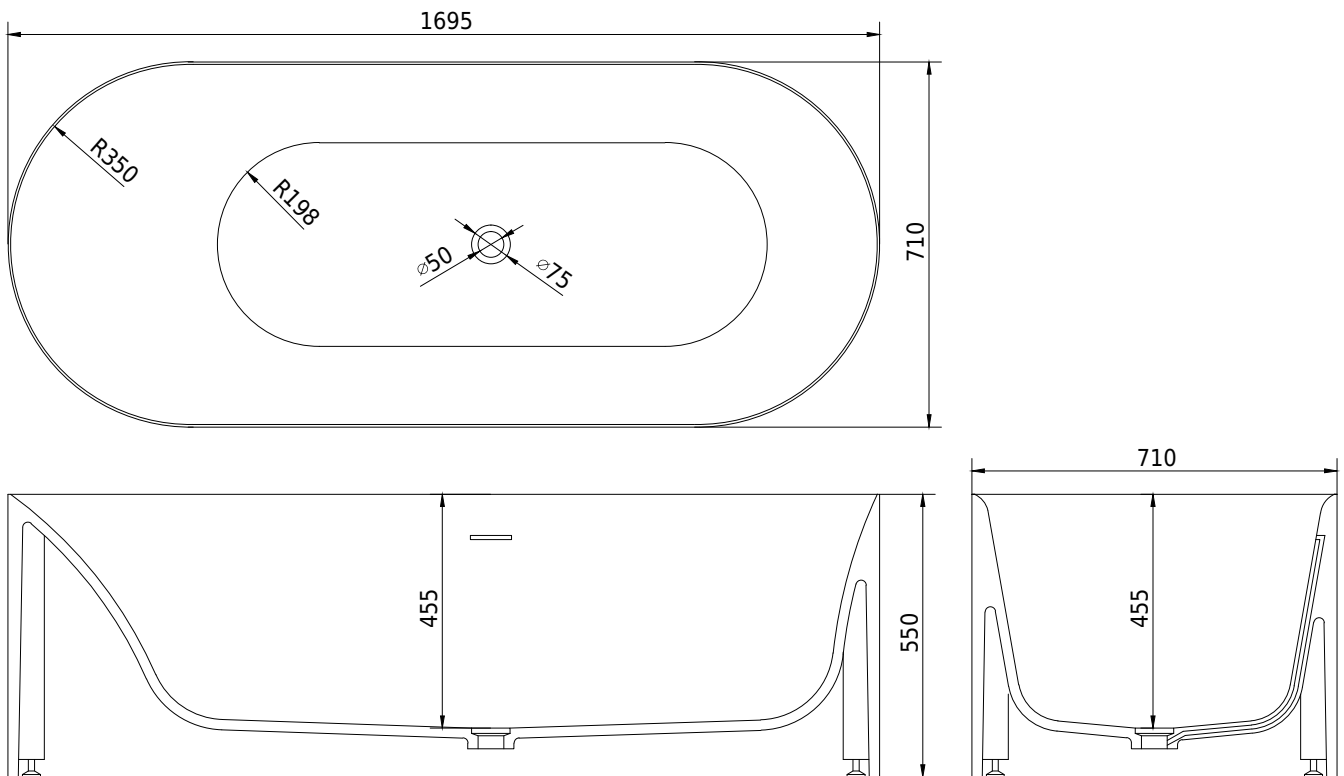

SQ1 oval bathtub

SKU: 40030041

Colour:	Matte white
Litre:	260 overflow
Size H/L/D:	55cm / 169.5cm / 71cm
Weight:	168kg nett

SQ1 oval bathtub details:

SQ1 oval is the latest addition in our SQ-series by Danish designer Mikal Harrsen. Continuing his classic Scandinavian simplicity on the outside and the organic soft shapes on the inside, makes it not only a pleasure to look at but also comfortable to use. This bathtub is also available as rectangular. The tub is made of solid matte white Acovi® composite which is extremely easy to clean and maintain since it is completely pore free.

Please note that there may be a tolerance of ± 5 mm as all products are hand sanded.