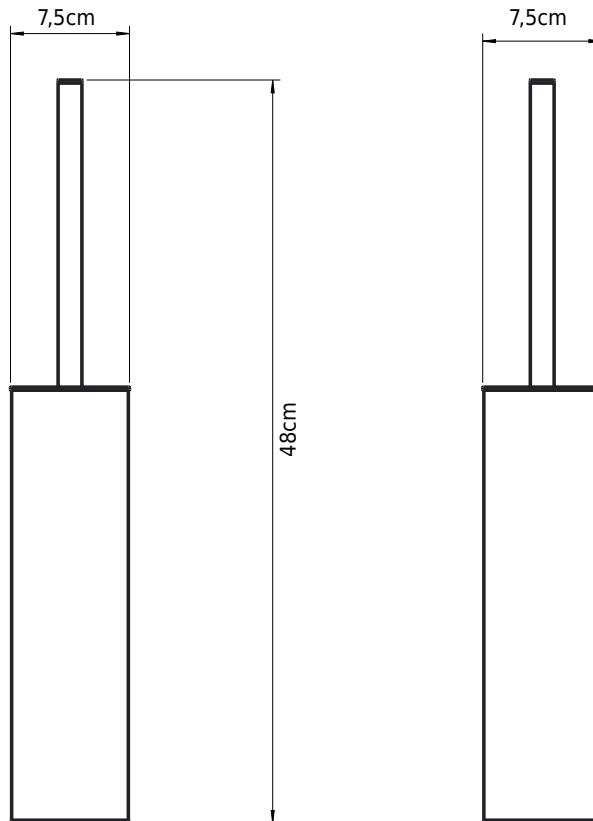

Copenhagen Bath

Roskildevej 394
DK-2610 Rødovre
VAT no.: DK32648622
Phone: 02476468850
contact@copenhagenbath.co.uk
www.copenhagenbath.co.uk

CB 100 - Toilet brush

SKU: 40040128

Colour:	Matte white
Size H/L/D:	48cm / 7.5cm / 9cm
Weight:	1kg nett

CB 100 - Toilet brush details:

The toilet brush from our CB 100 series is made of stainless steel with a convenient removable insert for easy cleaning.

The toilet brush can stand freely or be wall mounted, it is designed with a patent solution so the brush itself falls into place in the container and the brush head can be replaced.