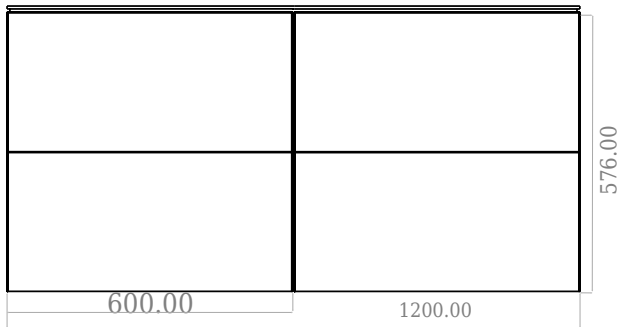

SQ2 120 double cabinet with countertop

SKU: 30010244

F View

Side View

Top View

Back View

Colour: Matte white
Size H/L/D: 60cm / 120cm / 45cm
Weight: 73kg nett

SQ2 120 double cabinet with countertop details: