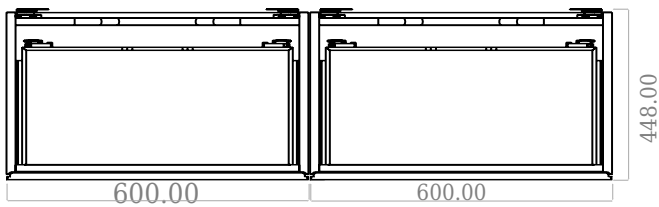

SQ2 120 double cabinet with countertop

SKU: 30010244

F View

Side View

Top View

Back View

Colour: Matte white
Size H/L/D: 60cm / 120cm / 45cm
Weight: 73kg nett

SQ2 120 double cabinet with countertop details: