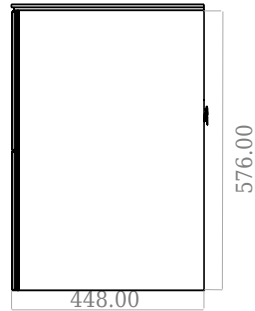

SQ2 120 double cabinet with countertop

SKU: 30010244

F View

Side View

Top View

Back View

Colour: Matte white
Size H/L/D: 60cm / 120cm / 45cm
Weight: 73kg nett

SQ2 120 double cabinet with countertop details: