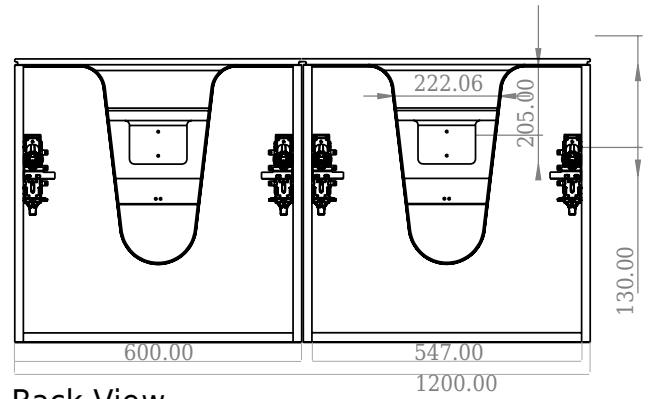

SQ2 120 double cabinet with countertop

SKU: 30010244

F View

Side View

Top View

Back View

Colour: Matte white
Size H/L/D: 60cm / 120cm / 45cm
Weight: 73kg nett

SQ2 120 double cabinet with countertop details: