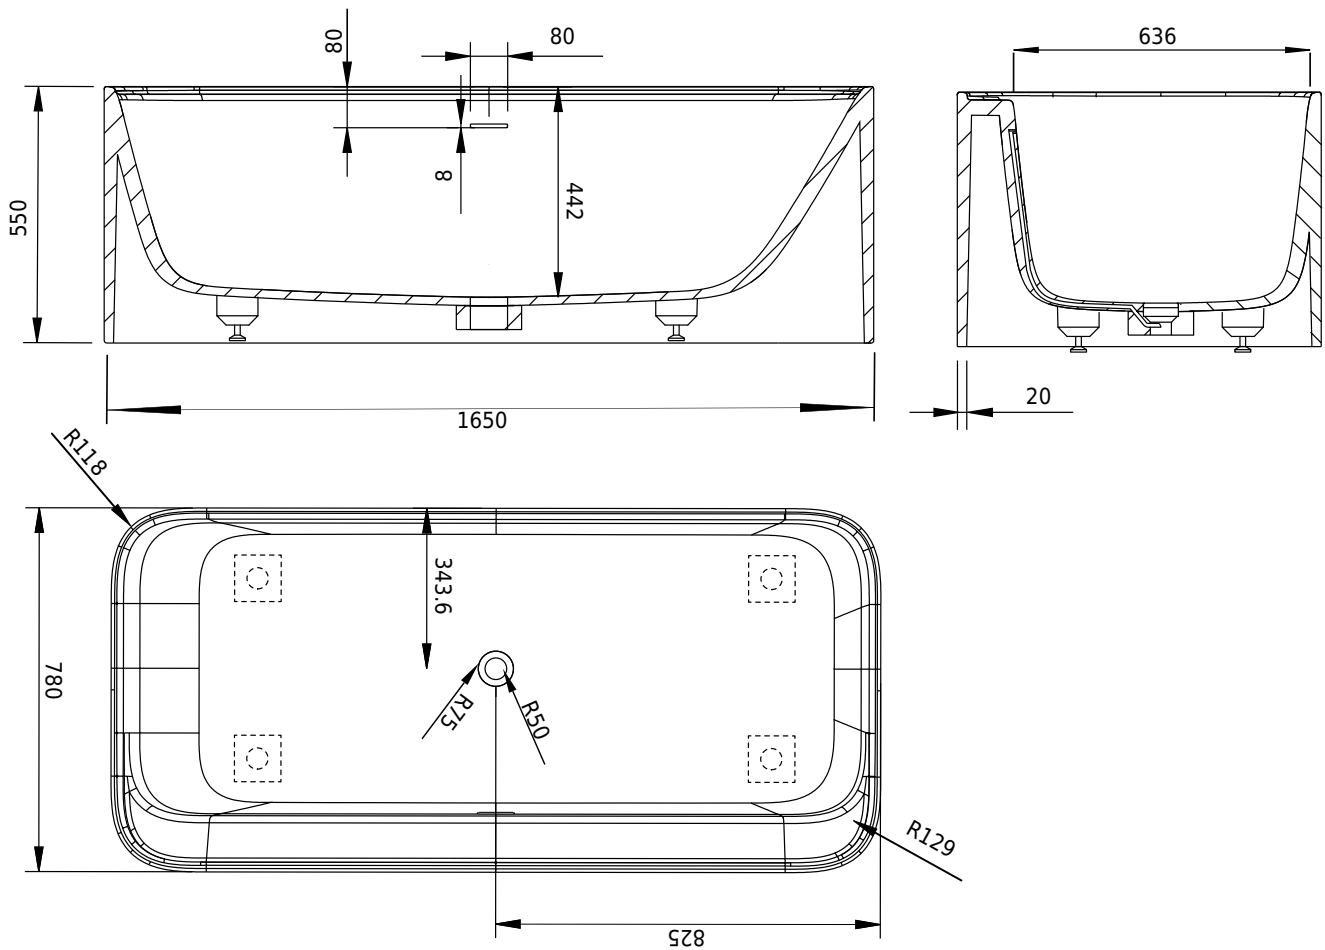

Yuno bathtub

SKU: 40030047

Colour:	Matte white
Litre:	350 overflow
Size H/L/D:	55cm / 165cm / 78cm
Weight:	223kg nett

Yuno bathtub details:

Please note that there may be a tolerance of ± 5 mm as all products are hand sanded.