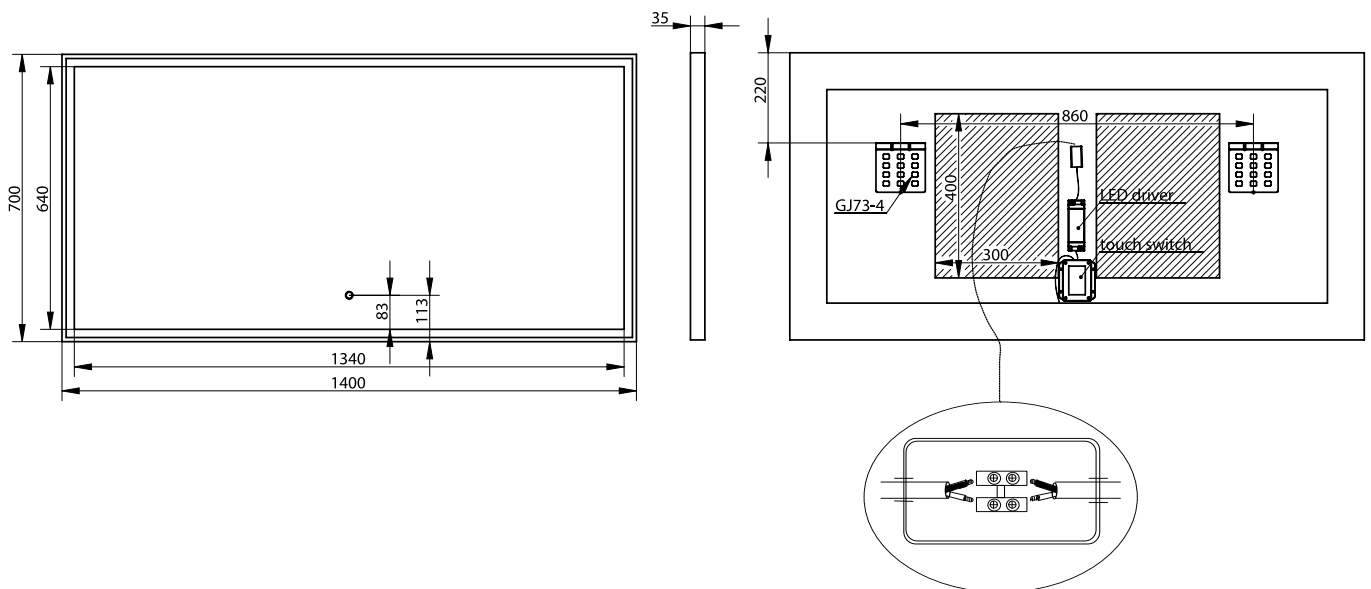

# Fanø 140 mirror

SKU: 30020221

<b>Colour:</b>	Matte white/glass
<b>Size H/L/D:</b>	70cm / 140cm / 3.4cm
<b>Weight:</b>	17kg nett

## Fanø 140 mirror details:

LED Mirror with matte white frame and touch function. The light has colour regulation between Kelvin 3200 – 6000. The integrated demister pad heats the mirror to a few degrees above room temperature within 2-3 minutes to reduce the mist on the mirror.