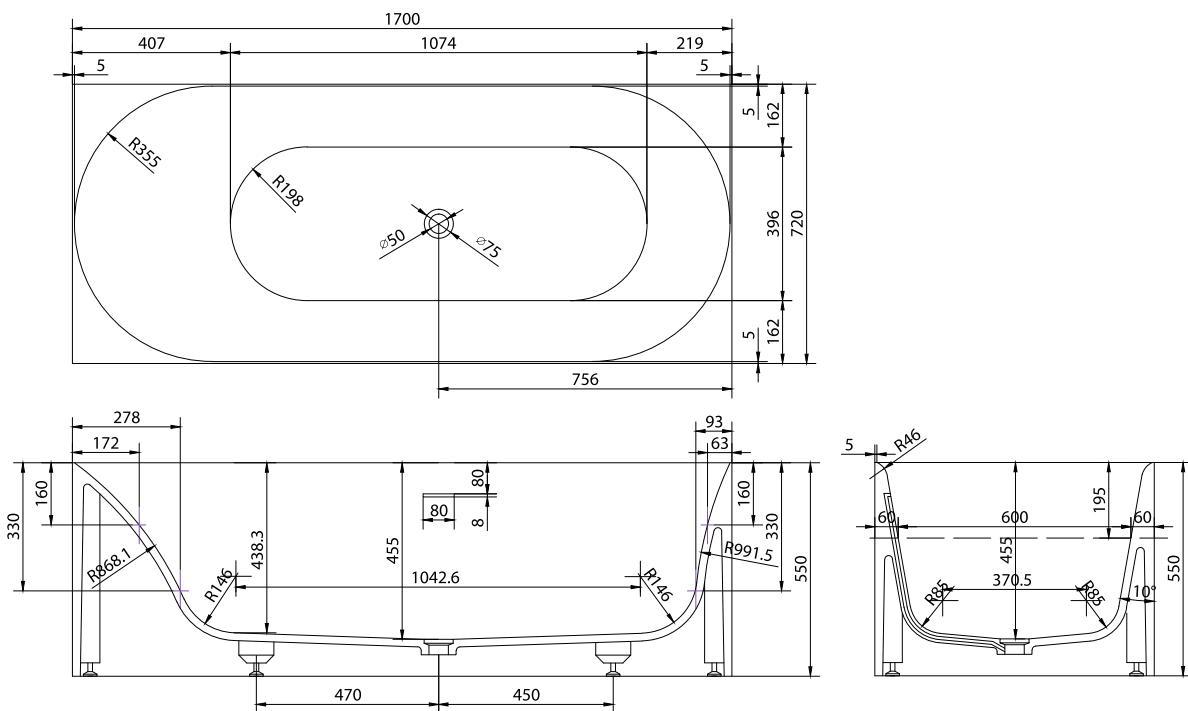

SQ1 bathtub

SKU: 40030034

Colour:	Matte white
Litre:	260 overflow
Size H/L/D:	55cm / 170cm / 72cm
Weight:	192kg nett

SQ1 bathtub details:

SQ1 freestanding bathtub designed by Mikal Harrsen for Copenhagen Bath.

Please note that there may be a tolerance of ± 5 mm as all products are hand sanded.