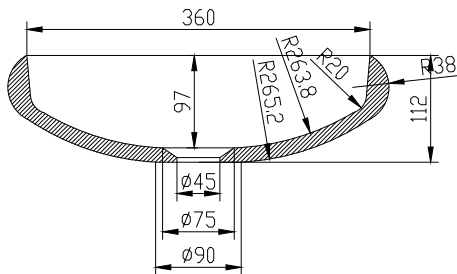

Copenhagen Bath

Roskildevej 394
DK-2610 Rødovre
VAT no.: DK32648622
Phone: 02476468850
contact@copenhagenbath.co.uk
www.copenhagenbath.co.uk

Rosenborg 40 square basin

SKU: 40010176

ø65mm hole for countertop

Colour:

Matte white

Size H/L/D:

11.2cm / 40cm / 40cm

Weight:

7kg nett

Rosenborg 40 square basin details:

Square wash basin with rounded corners and edges made of 100% Acovi® solid surface.