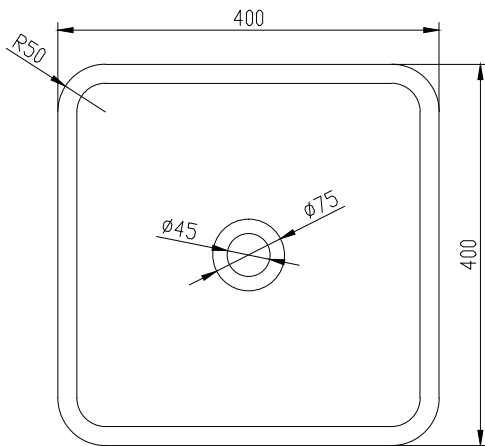

Copenhagen Bath

Roskildevej 394
DK-2610 Rødovre
VAT no.: DK32648622
Phone: 02476468850
contact@copenhagenbath.co.uk
www.copenhagenbath.co.uk

Rosenborg 40 square basin

SKU: 40010176

ø65mm hole for countertop

Colour:

Matte white

Size H/L/D:

11.2cm / 40cm / 40cm

Weight:

7kg nett

Rosenborg 40 square basin details:

Square wash basin with rounded corners and edges made of 100% Acovi® solid surface.