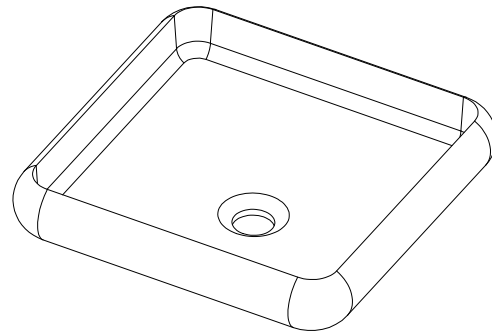

Copenhagen Bath

Roskildevej 394
DK-2610 Rødovre
VAT no.: DK32648622
Phone: 02476468850
contact@copenhagenbath.co.uk
www.copenhagenbath.co.uk

Rosenborg 40 square basin

SKU: 40010176

ø65mm hole for countertop

Colour:

Matte white

Size H/L/D:

11.2cm / 40cm / 40cm

Weight:

7kg nett

Rosenborg 40 square basin details:

Square wash basin with rounded corners and edges made of 100% Acovi® solid surface.