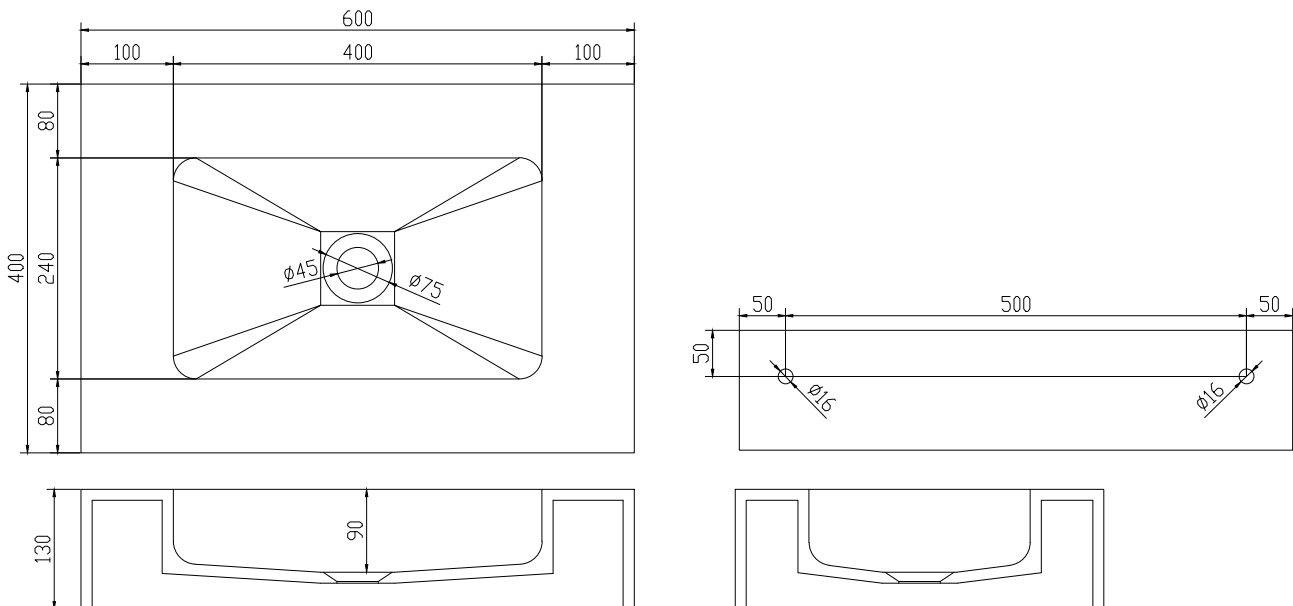

Furesø 60 basin

SKU: 40010178

Colour:	Matte white
Size H/L/D:	13cm / 60cm / 40cm
Weight:	14.1kg nett

Furesø 60 basin details:

Furesø 60 wash basin with sharp corners and edges on the outside and rounded corners and edges on the inside which makes it very easy to maintain. The wash basin is made of 100% Acovi solid surface. Can be ordered in different sizes.