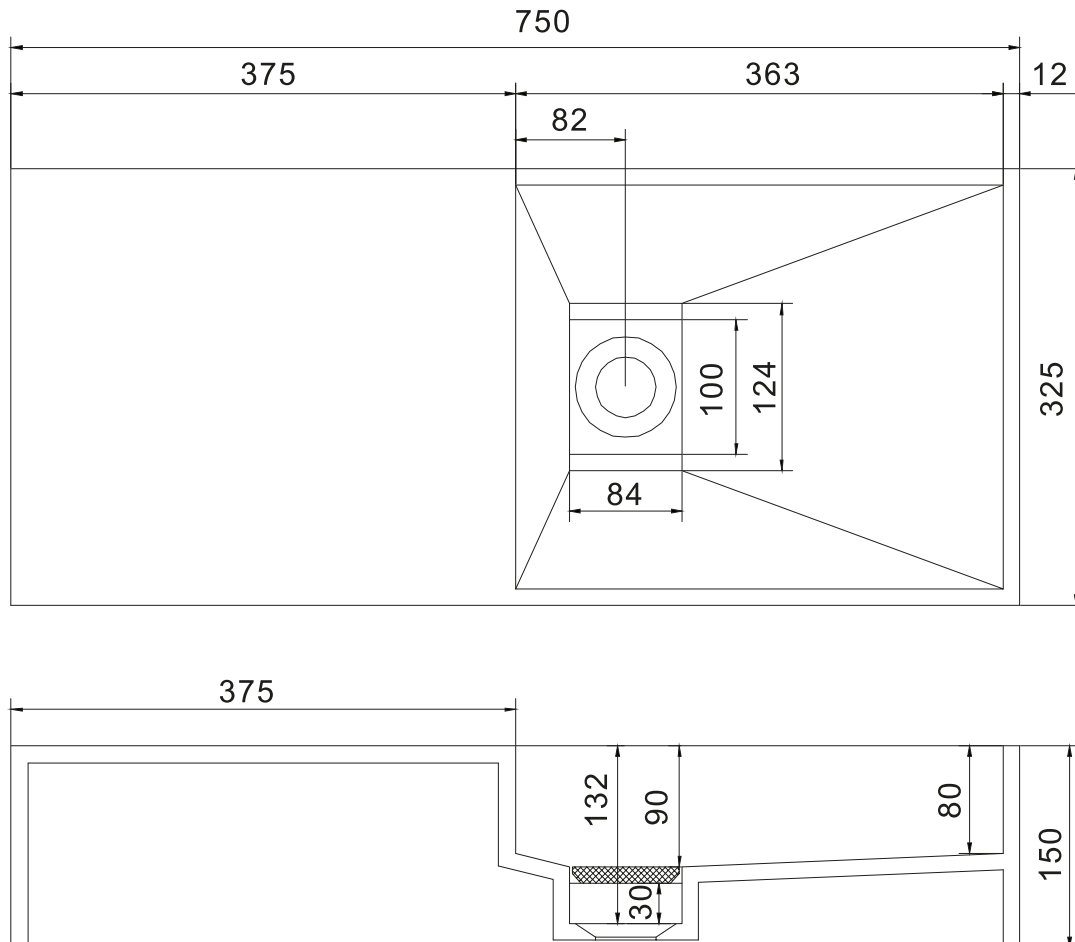

Nordland 75 basin

SKU: 40010038

Colour:	Matte white
Size H/L/D:	15cm / 75cm / 32.5cm
Weight:	15kg nett

Nordland 75 basin details:

This ultra-exclusive Acovi wash basin, in a simple style with built in waste, is now available as a new model. This model is different in that, a smaller plate is covering the waste, instead of a visible waste. This gives the basin an extra fine finish. The wash basin can be mounted directly on the wall or counter top mounted. The basin can be reverse mounted.