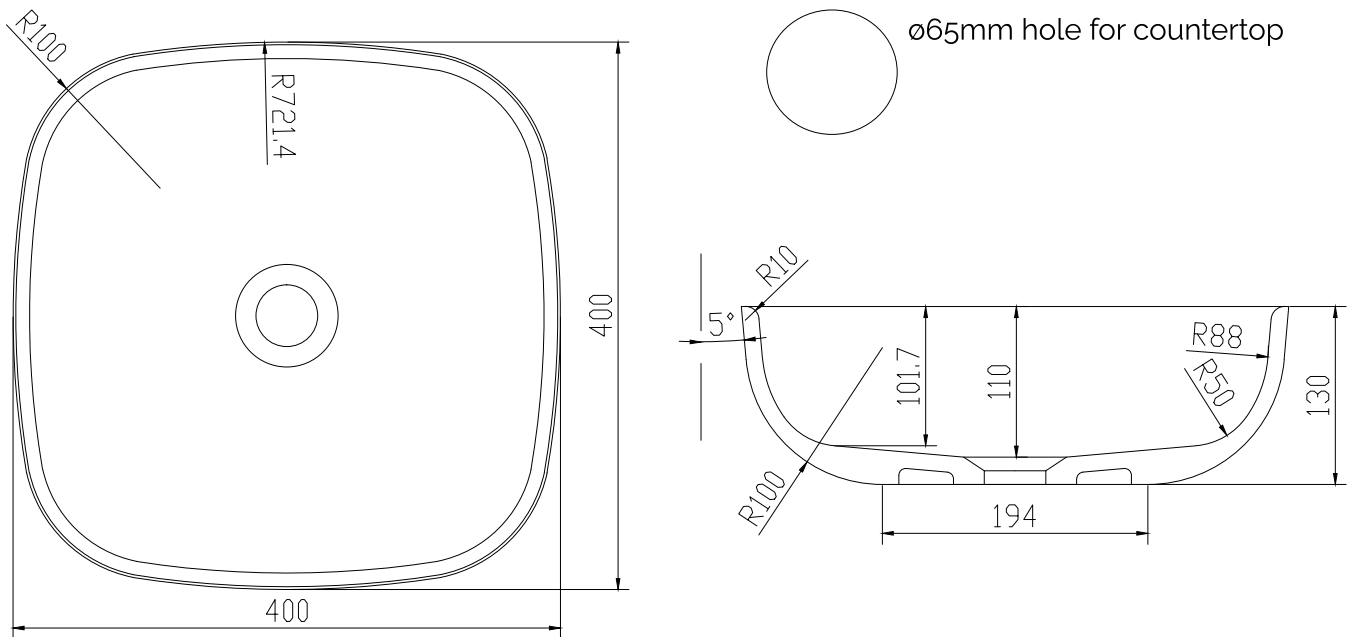

Hornbæk 40 basin

SKU: 40010189

Colour:	Matte white
Size H/L/D:	13cm / 40cm / 40cm
Weight:	66kg nett

Hornbæk 40 basin details:

Hornbæk wash basin is a Danish design by Copenhagen Bath. The basin is available in four variants, comes in matte white Acovi composite and can be ordered in other colors. The wash basin is designed in soft organic shapes. The waste can be ordered in brushed steel, chrome or matt white Acovi. Acovi is super easy to clean and maintain. For table mounting, a 65mm hole size is recommended in the countertop.