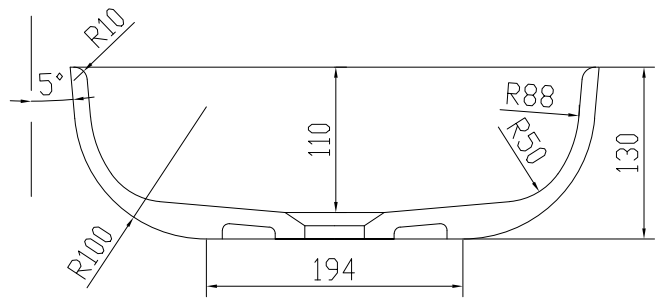

## Hornbæk round basin

SKU: 40010190

**Colour:** Matte white  
**Size H/L/D:** 13cm / 40cm / 40cm  
**Weight:** 55kg nett

### Hornbæk round basin details:

The Hornbæk wash basin is a Danish design by Copenhagen Bath. It is available in four variants, comes in matte white Acovi composite and can be ordered in other colors. The basin is designed in soft shapes and can be ordered in 40x40cm square, 60x40cm square and 60x40cm oval. Acovi is super easy to clean and maintain. For table mounting, a hole size of 65mm is recommended in the countertop.