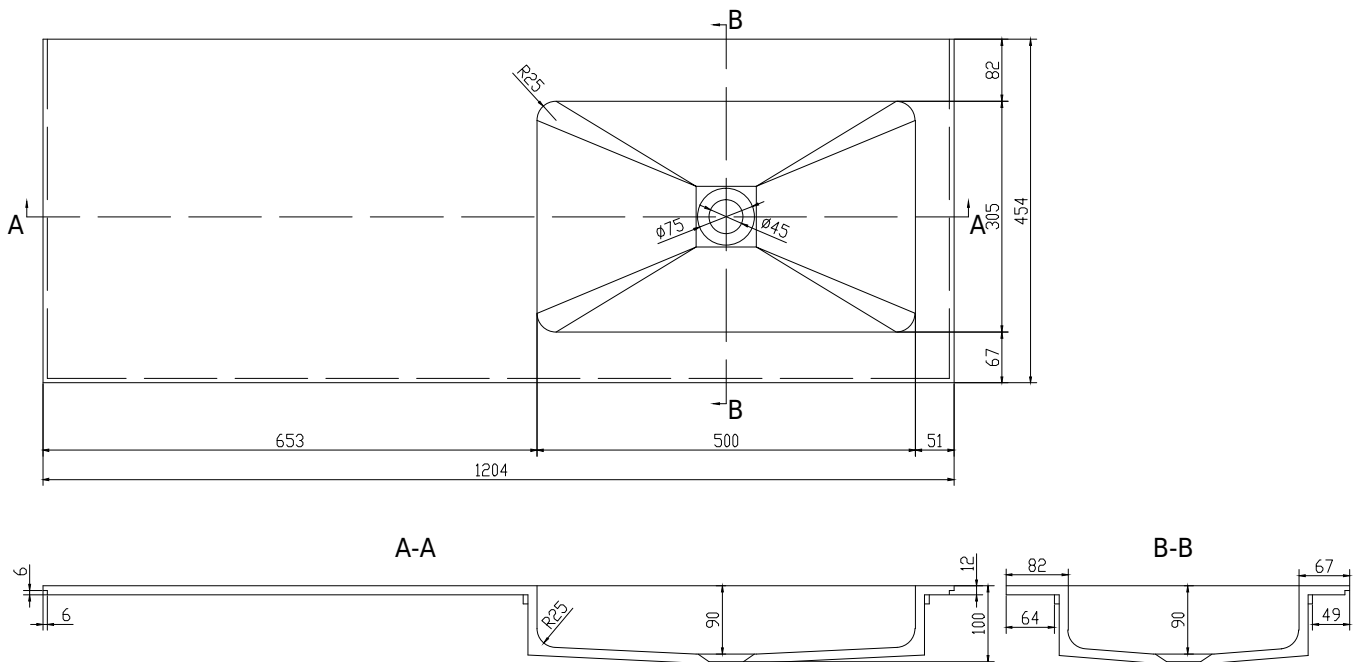

SQ2 120 right wash basin

SKU: 30040081

Colour:	Matte white
Size H/L/D:	10.2cm / 120cm / 45cm
Weight:	16kg nett

SQ2 120 right wash basin details:

SQ2 countertop in solid Acovi® composite with submerged sink, suitable for SQ2 cabinet which is designed by the Danish designer Mikal Harrsen. The solid material ensures not only a rigorous design, but also a pore-free and matte surface and unique durability. The countertop is delivered in matt solid Acovi composite with a thin edge of only 6mm. The sink is delivered without bottom valve and water trap. Can be ordered to measure.