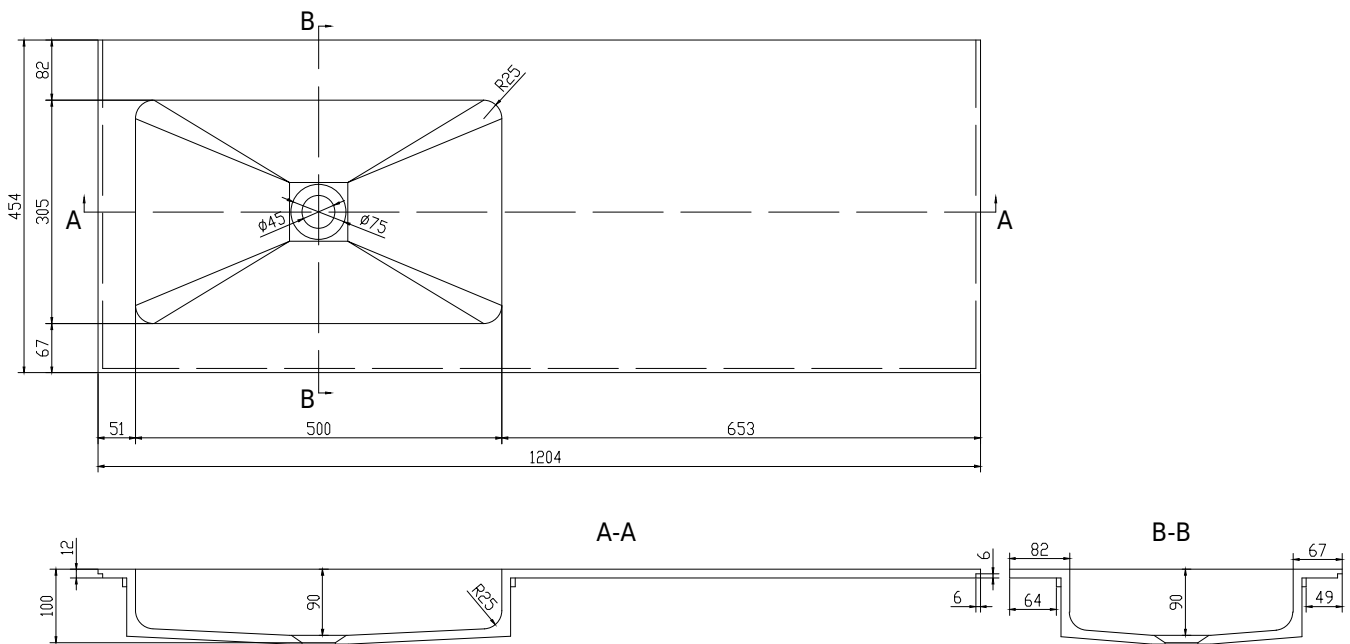

SQ2 120 left wash basin

SKU: 30040082

| | |
|--------------------|-----------------------|
| Colour: | Matte white |
| Size H/L/D: | 10.2cm / 120cm / 45cm |
| Weight: | 16kg nett |

SQ2 120 left wash basin details:

SQ2 countertop in solid Acovi® composite with submerged sink, suitable for SQ2 cabinet which is designed by the Danish designer Mikal Harrsen. The solid material ensures not only a rigorous design, but also a pore-free and matte surface and unique durability. The countertop is delivered in matt solid Acovi composite with a thin edge of only 6mm. The sink is delivered without bottom valve and water trap. Can be ordered to measure.