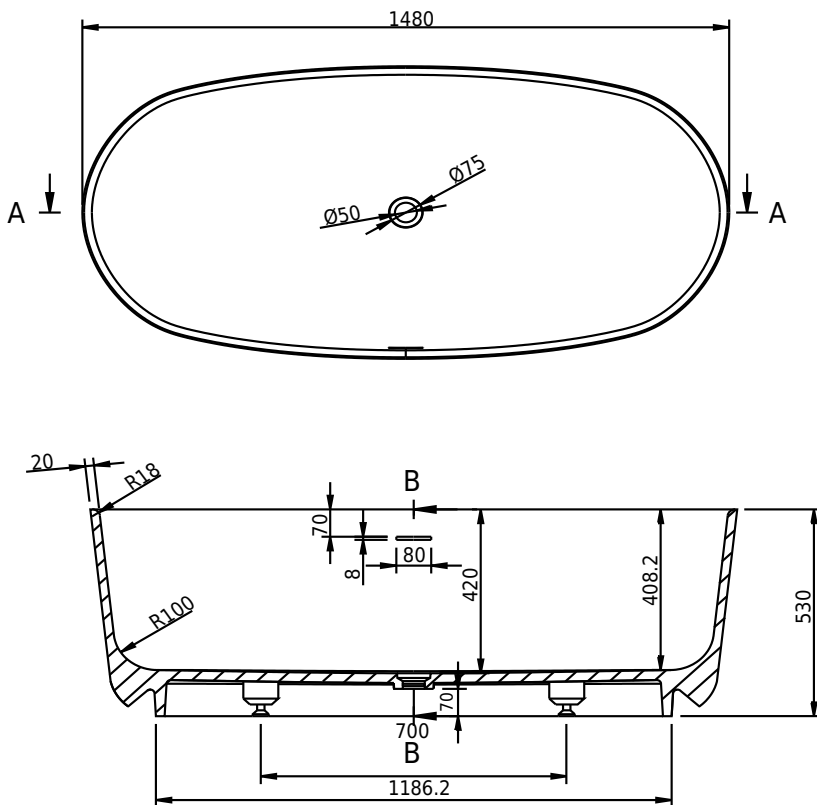

Hornbæk 148 bathtub

SKU: 40030038

Colour:	Matte white
Litre:	260 overflow
Size H/L/D:	53cm / 148cm / 75cm
Weight:	110kg nett

Hornbæk 148 bathtub details:

Bathtub made from matte white Acovi® composite, with soft edges.

Please note that there may be a tolerance of ± 5 mm as all products are hand sanded.