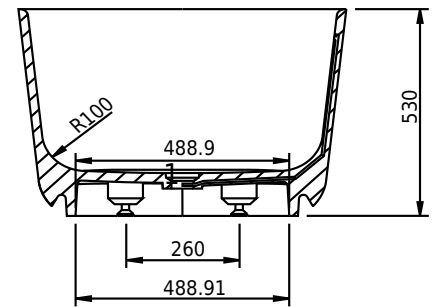

Hornbæk 148 bathtub

SKU: 40030038

Colour:	Matte white
Litre:	260 overflow
Size H/L/D:	53cm / 148cm / 75cm
Weight:	110kg nett

Hornbæk 148 bathtub details:

Bathtub made from matte white Acovi® composite, with soft edges.

Please note that there may be a tolerance of ± 5 mm as all products are hand sanded.