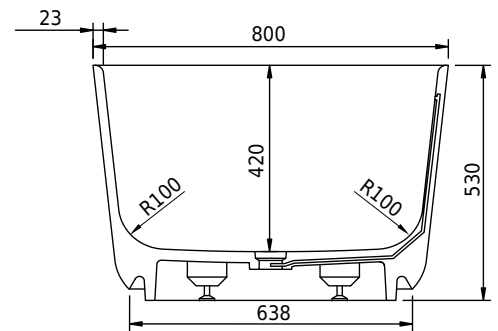

Hornbæk 168 bathtub

SKU: 40030039

Colour:	Matte white
Litre:	360 overflow
Size H/L/D:	53cm / 168cm / 80cm
Weight:	131kg nett

Hornbæk 168 bathtub details:

Bathtub made from matte white Acovi® composite, with soft edges.

Please note that there may be a tolerance of ± 5 mm as all products are hand sanded.