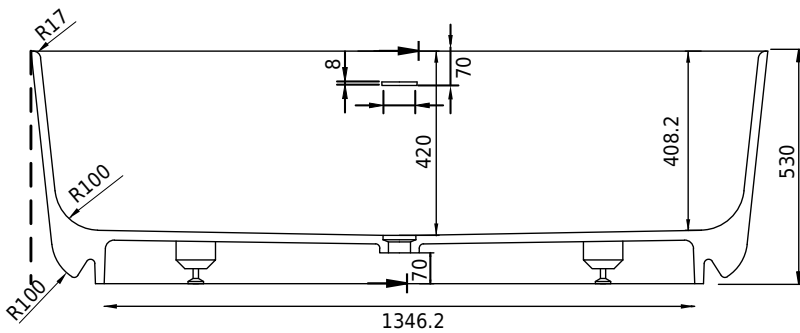

Hornbæk 168 bathtub

SKU: 40030039

Colour:	Matte white
Litre:	360 overflow
Size H/L/D:	53cm / 168cm / 80cm
Weight:	131kg nett

Hornbæk 168 bathtub details:

Bathtub made from matte white Acovi® composite, with soft edges.

Please note that there may be a tolerance of ± 5 mm as all products are hand sanded.