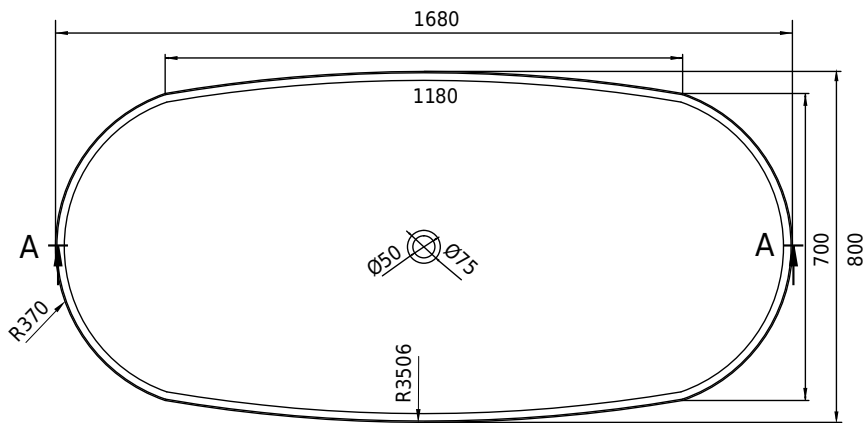

Hornbæk 168 bathtub

SKU: 40030039

Colour:	Matte white
Litre:	360 overflow
Size H/L/D:	53cm / 168cm / 80cm
Weight:	131kg nett

Hornbæk 168 bathtub details:

Bathtub made from matte white Acovi® composite, with soft edges.

Please note that there may be a tolerance of ± 5 mm as all products are hand sanded.