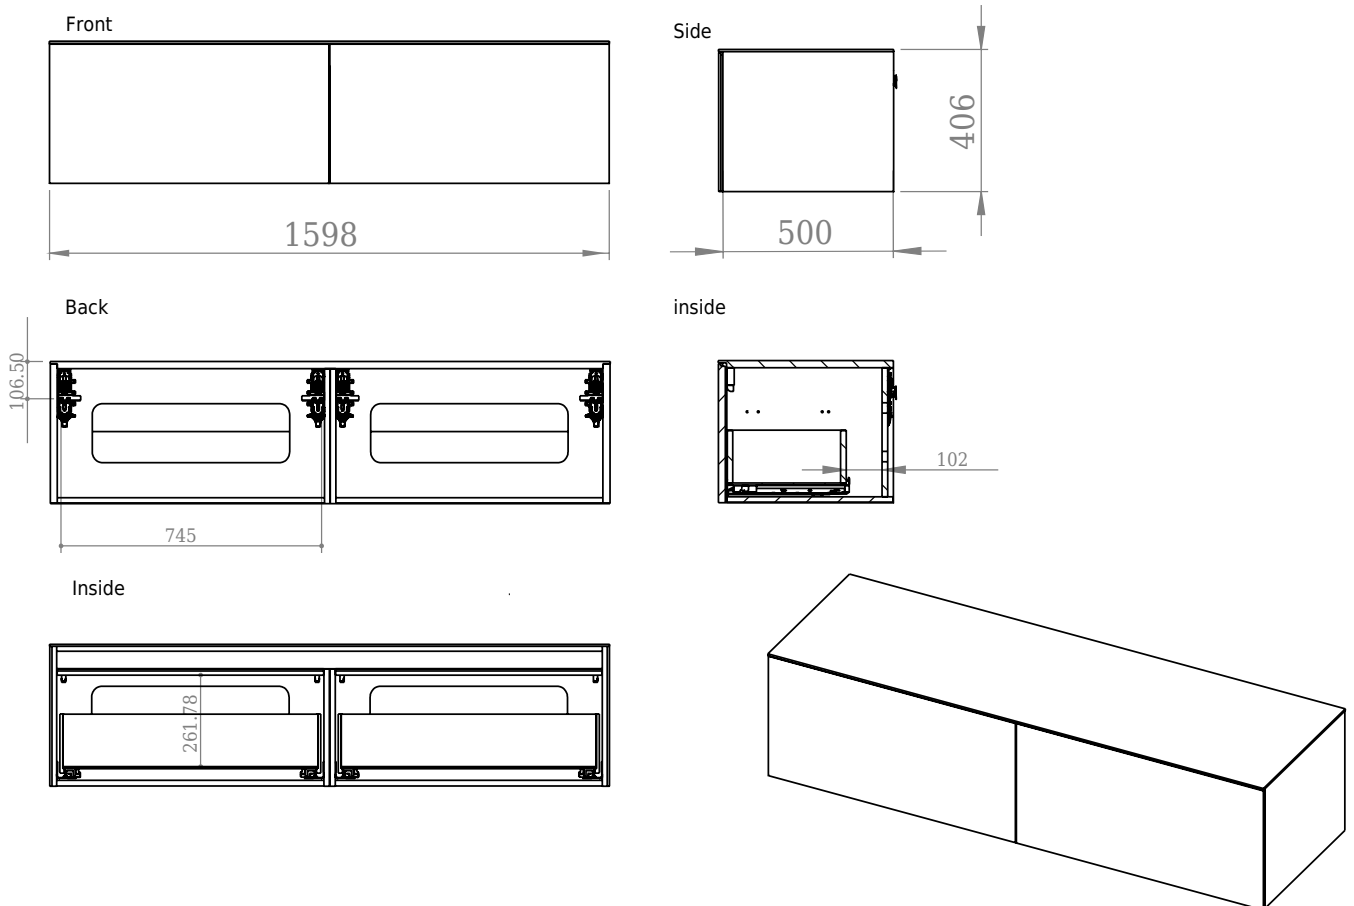

Bergen 160 cabinet

SKU: 30010101

Colour: Heavy brushed oak
Size H/L/D: 40cm / 160cm / 50cm
Weight: 78kg nett

Bergen 160 cabinet details: