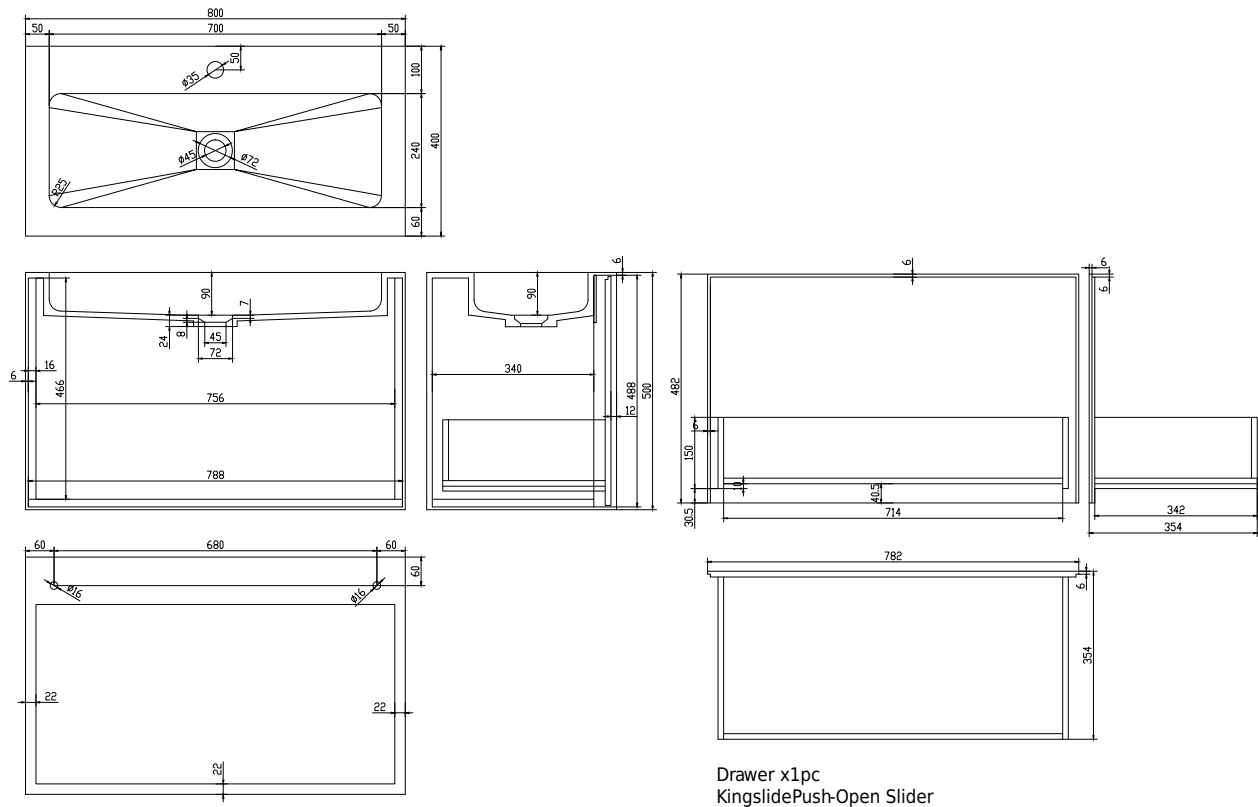

Nexø 80 cabinet with centred basin

SKU: 30010109

Colour: Matte white
Size H/L/D: 50cm / 80cm / 40cm
Weight: 52kg nett

Nexø 80 cabinet with centred basin details: