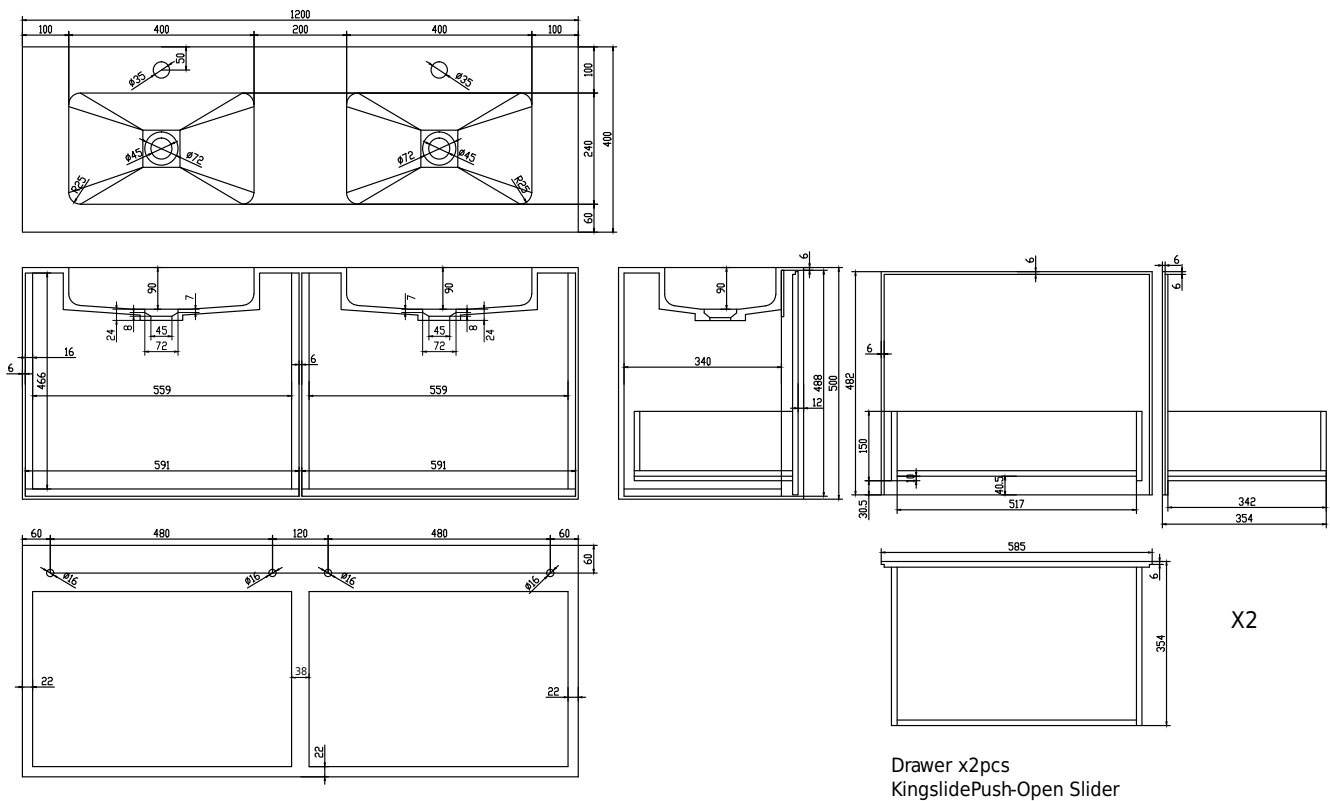

Nexø 120 cabinet with double basin

SKU: 30010110

Colour: Matte white
Size H/L/D: 50cm / 120cm / 40cm
Weight: 70kg nett

Nexø 120 cabinet with double basin details: