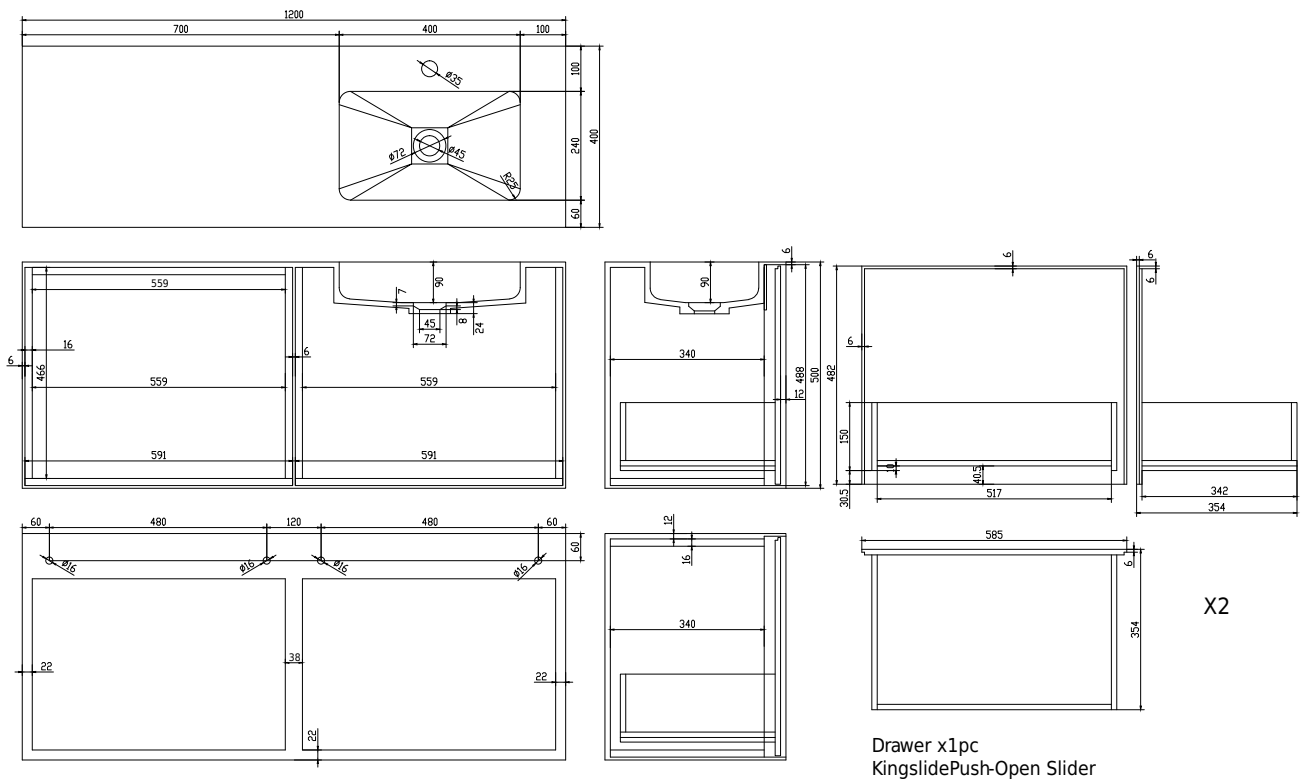

# Nexø 120 cabinet with right basin

SKU: 30010113

**Colour:** Matte white  
**Size H/L/D:** 50cm / 120cm / 40cm  
**Weight:** 70kg nett

**Nexø 120 cabinet with right basin details:**