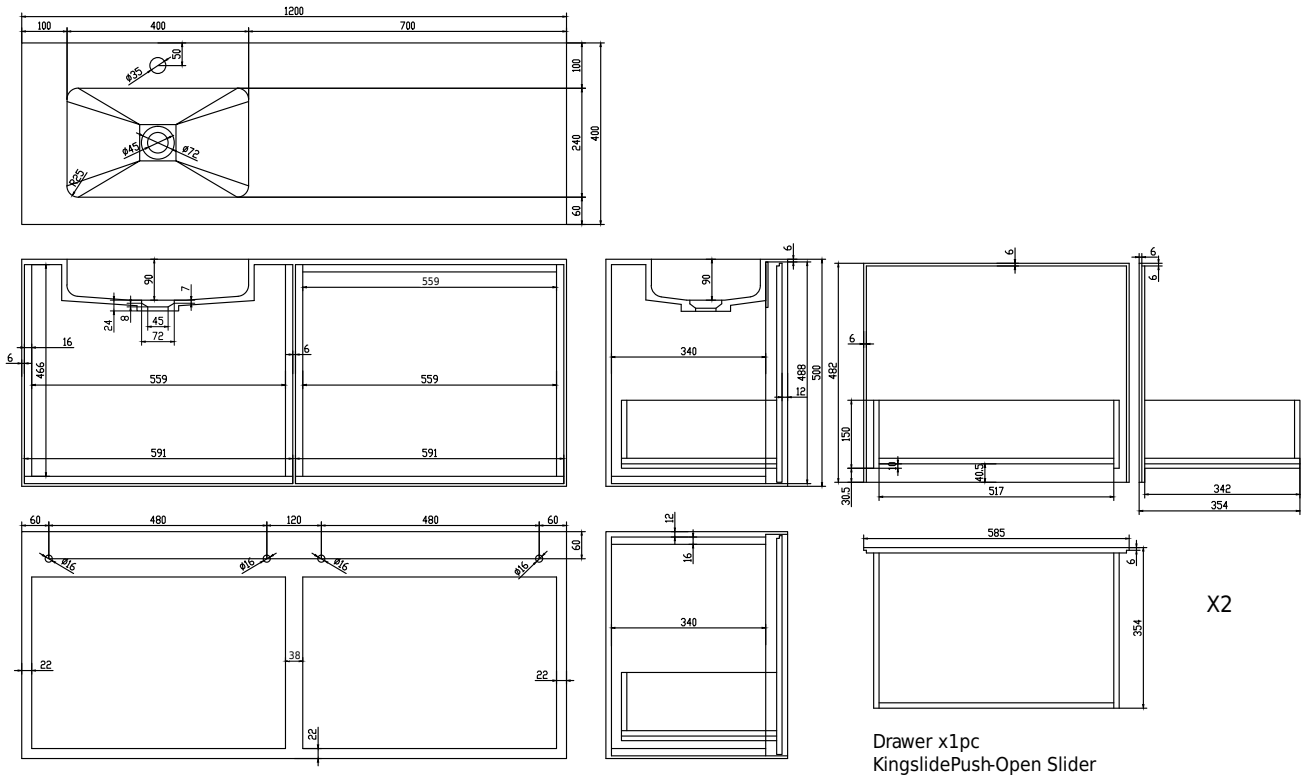

# Nexø 120 cabinet with left basin

SKU: 30010111

**Colour:** Matte white  
**Size H/L/D:** 50cm / 120cm / 40cm  
**Weight:** 70kg nett

**Nexø 120 cabinet with left basin details:**