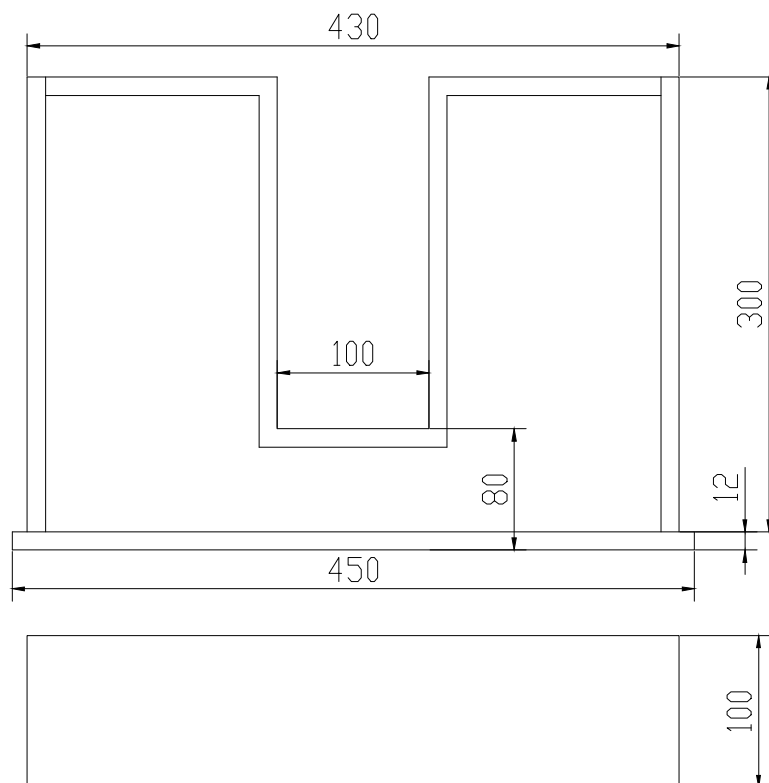

Copenhagen Bath
Roskildevej 394
DK-2610 Rødovre
VAT no.: DK32648622
Phone: 02476468850
contact@copenhagenbath.co.uk
www.copenhagenbath.co.uk

Nexø 50 drawer

SKU: 40040064

Colour: Matte white
Size H/L/D: 10cm / 45cm / 30cm
Weight: 7,4kg nett

Nexø 50 drawer details:

This inner drawer is an additional option for Nexø 50. The drawer is made of matte white Acovi, with push-open function.