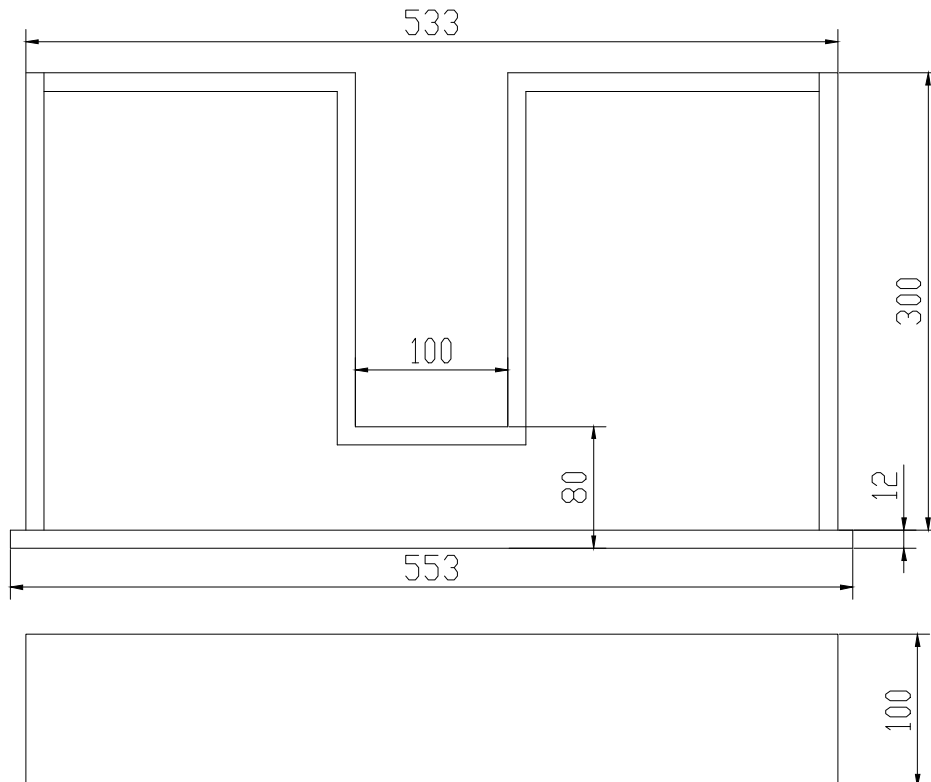

Copenhagen Bath

Roskildevej 394

DK-2610 Rødovre

VAT no.: DK32648622

Phone: 02476468850

contact@copenhagenbath.co.uk

www.copenhagenbath.co.uk

Nexø 120 drawer

SKU: 40040065

Colour:

Matte white

Size H/L/D:

10cm / 55cm / 30cm

Weight:

8kg nett

Nexø 120 drawer details:

This inner drawer is an additional option for Nexø 120. The drawer is made of matt white Acovi, with push-open function.