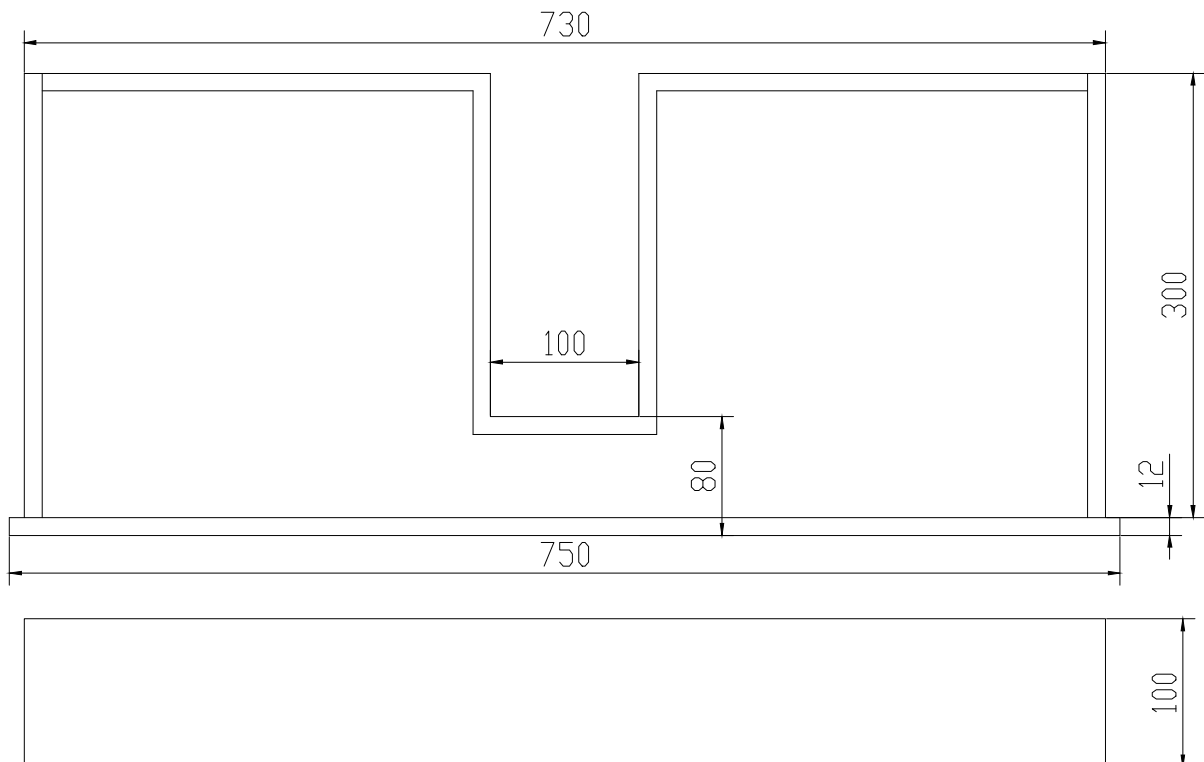

Copenhagen Bath

Roskildevej 394
DK-2610 Rødovre
VAT no.: DK32648622
Phone: 02476468850
contact@copenhagenbath.co.uk
www.copenhagenbath.co.uk

Nexø 80 drawer

SKU: 40040066

Colour:	Matte white
Size H/L/D:	10cm / 75cm / 30cm
Weight:	10kg nett

Nexø 80 drawer details:

This inner drawer is an additional option for Nexø 80. The drawer is made of matt white Acovi, with push-open function.