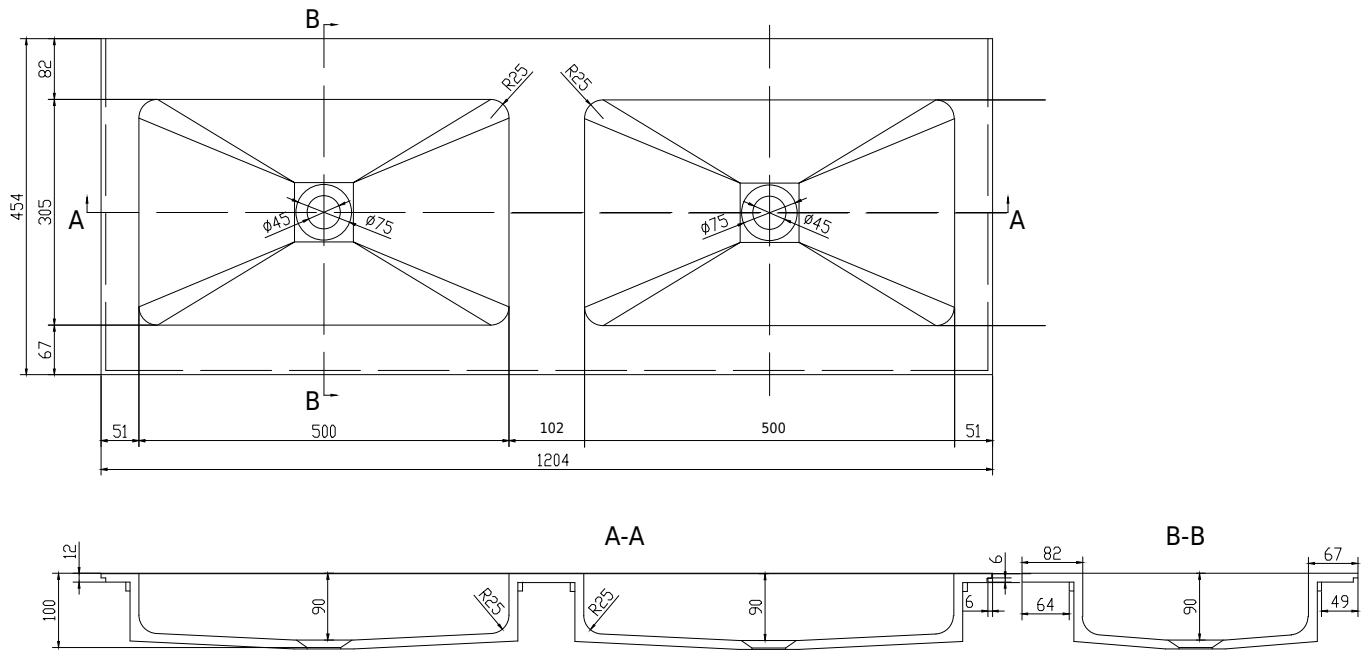

SQ2 120 double wash basin

SKU: 30040098

Colour: Matte white
Size H/L/D: 10.2cm / 120cm / 45cm
Weight: 21kg nett

SQ2 120 double wash basin details: