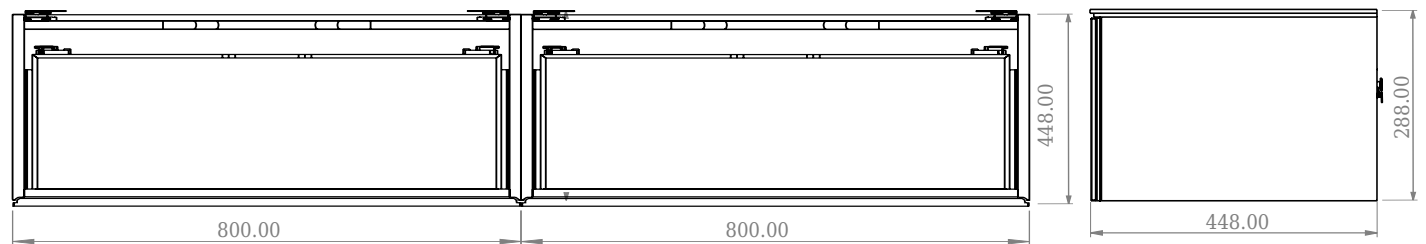

SQ2 160 cabinet with right basin

SKU: 30010126

F View

Top View

Side View

Back View

Colour: Matte white
Size H/L/D: 28.8cm / 160cm / 45cm
Weight: 84,6kg nett

SQ2 160 cabinet with right basin details: