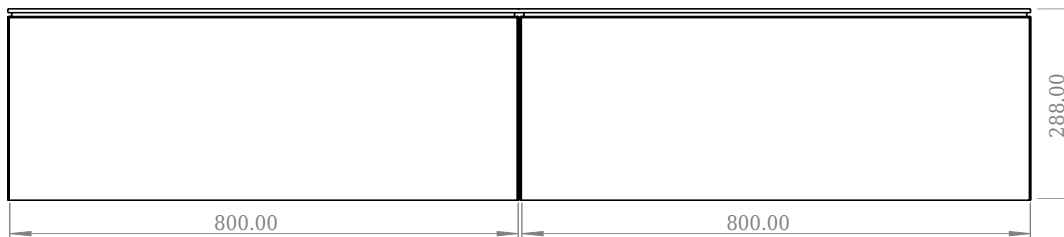

SQ2 160 cabinet with right basin

SKU: 30010126

F View

Top View

Side View

Back View

Colour: Matte white
Size H/L/D: 28.8cm / 160cm / 45cm
Weight: 84,6kg nett

SQ2 160 cabinet with right basin details: