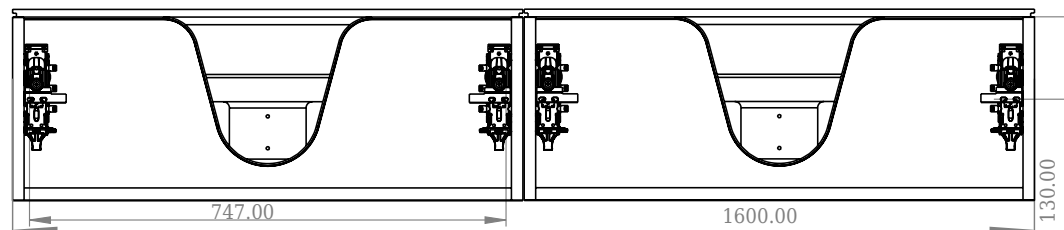

SQ2 160 cabinet with right basin

SKU: 30010126

F View

Top View

Side View

Back View

Colour: Matte white
Size H/L/D: 28.8cm / 160cm / 45cm
Weight: 84,6kg nett

SQ2 160 cabinet with right basin details: