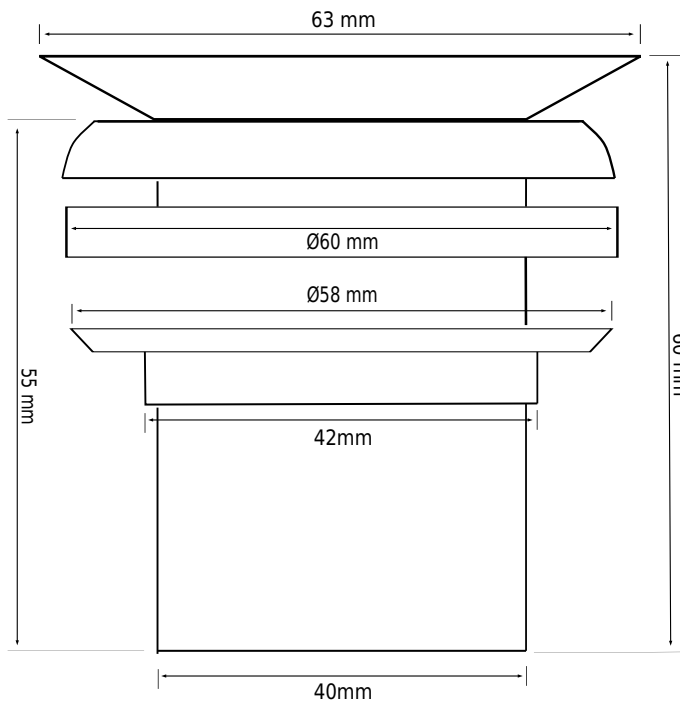

Waste, grate, integrated

SKU: 40040068

Colour:	Chrome
Size H/L/D:	7cm / 6.5cm / 6.5cm
Weight:	0.2kg nett

Waste, grate, integrated details:

Integrated waste with grate made of stainless steel. The waste is level with the basin bottom and is always open. Fits perfect under a coffer plate.