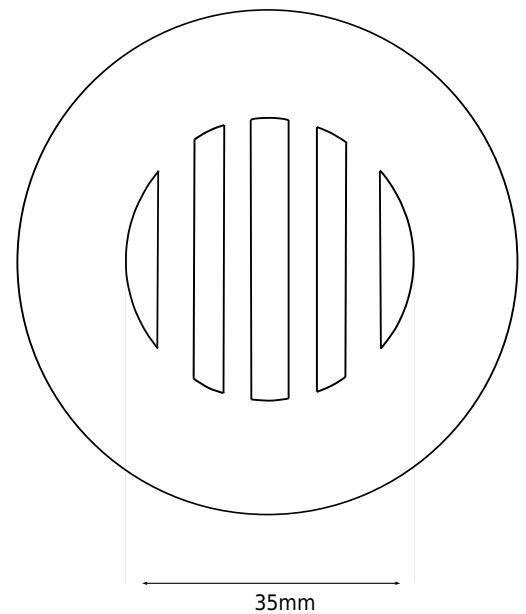

Waste, grate, integrated

SKU: 40040068

Colour:	Chrome
Size H/L/D:	7cm / 6.5cm / 6.5cm
Weight:	0.2kg nett

Waste, grate, integrated details:

Integrated waste with grate made of stainless steel. The waste is level with the basin bottom and is always open. Fits perfect under a coffer plate.