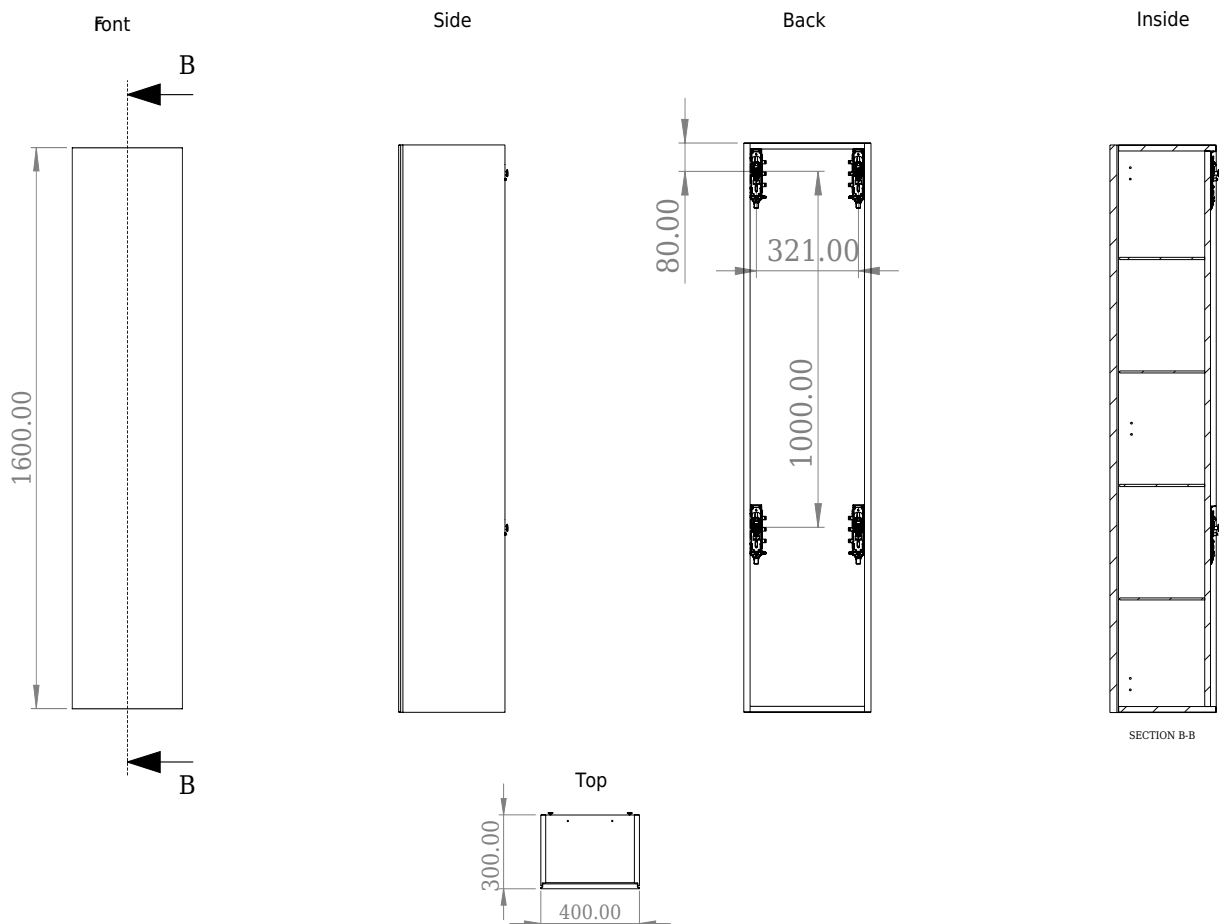

# Bergen high cabinet

SKU: 30030028

**Colour:**

Heavy brushed oak

**Size H/L/D:**

160cm / 40cm / 30cm

**Weight:**

29kg nett