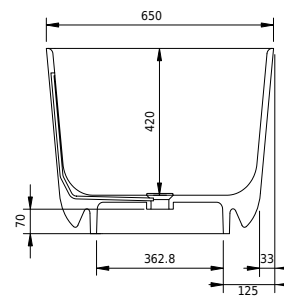

SKU: 40030042

TO

SIDE VIEW

FRONT VIEW

Colour:	Matte white
Litre:	180 overflow
Size H/L/D:	53cm / 118cm / 65cm
Weight:	100kg nett

Hornbæk 118 bathtub details:

Many older houses and apartments have small bathrooms, so it is difficult to fit in an ordinary bathtub. That is why we have expanded our popular Hornbæk range, with a bathtub that is only 118 cm long. This small oval bathtub has exterior sharp edges, and soft inner round shapes. Can also be ordered in the size H/L/W 53/148/75 and 53/168/80

Please note that there may be a tolerance of ± 5 mm as all products are hand sanded.