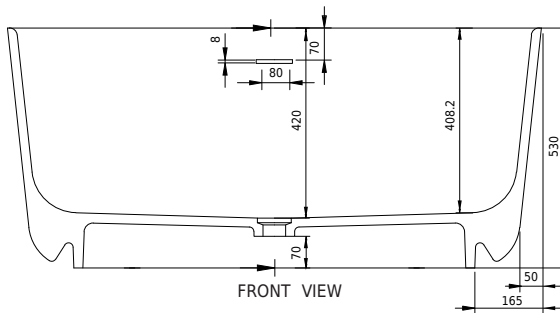

SKU: 40030042

TO

SIDE VIEW

FRONT VIEW

Colour:	Matte white
Litre:	180 overflow
Size H/L/D:	53cm / 118cm / 65cm
Weight:	100kg nett

Hornbæk 118 bathtub details:

Many older houses and apartments have small bathrooms, so it is difficult to fit in an ordinary bathtub. That is why we have expanded our popular Hornbæk range, with a bathtub that is only 118 cm long. This small oval bathtub has exterior sharp edges, and soft inner round shapes. Can also be ordered in the size H/L/W 53/148/75 and 53/168/80

Please note that there may be a tolerance of ± 5 mm as all products are hand sanded.