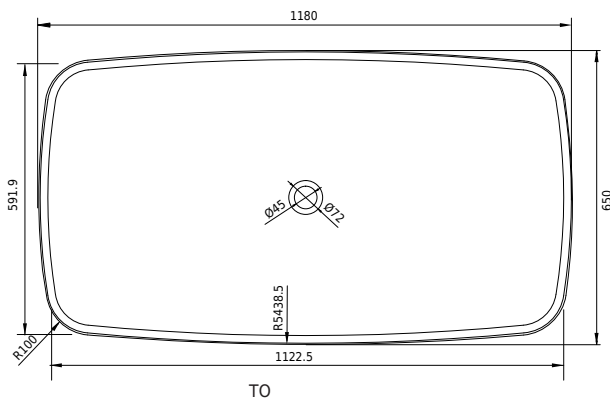

Copenhagen Bath

Roskildevej 394

DK-2610 Rødovre

VAT no.: DK32648622

Phone: 02476468850

contact@copenhagenbath.co.uk

www.copenhagenbath.co.uk

Hornbæk 118 bathtub

SKU: 40030042

TO

SIDE VIEW

FRONT VIEW

Colour:	Matte white
Litre:	180 overflow
Size H/L/D:	53cm / 118cm / 65cm
Weight:	100kg nett

Hornbæk 118 bathtub details:

Many older houses and apartments have small bathrooms, so it is difficult to fit in an ordinary bathtub. That is why we have expanded our popular Hornbæk range, with a bathtub that is only 118 cm long. This small oval bathtub has exterior sharp edges, and soft inner round shapes. Can also be ordered in the size H/L/W 53/148/75 and 53/168/80

Please note that there may be a tolerance of ± 5 mm as all products are hand sanded.