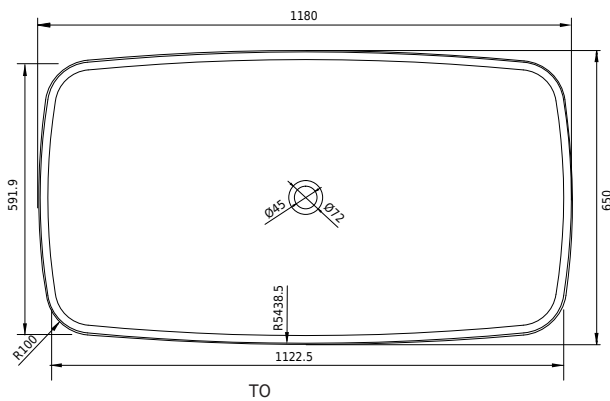

SKU: 40030042

TO

SIDE VIEW

FRONT VIEW

Colour:	Matte white
Litre:	180 overflow
Size H/L/D:	53cm / 118cm / 65cm
Weight:	100kg nett

Hornbæk 118 bathtub details:

Many older houses and apartments have small bathrooms, so it is difficult to fit in an ordinary bathtub. That is why we have expanded our popular Hornbæk range, with a bathtub that is only 118 cm long. This small oval bathtub has exterior sharp edges, and soft inner round shapes. Can also be ordered in the size H/L/W 53/148/75 and 53/168/80

Please note that there may be a tolerance of ± 5 mm as all products are hand sanded.