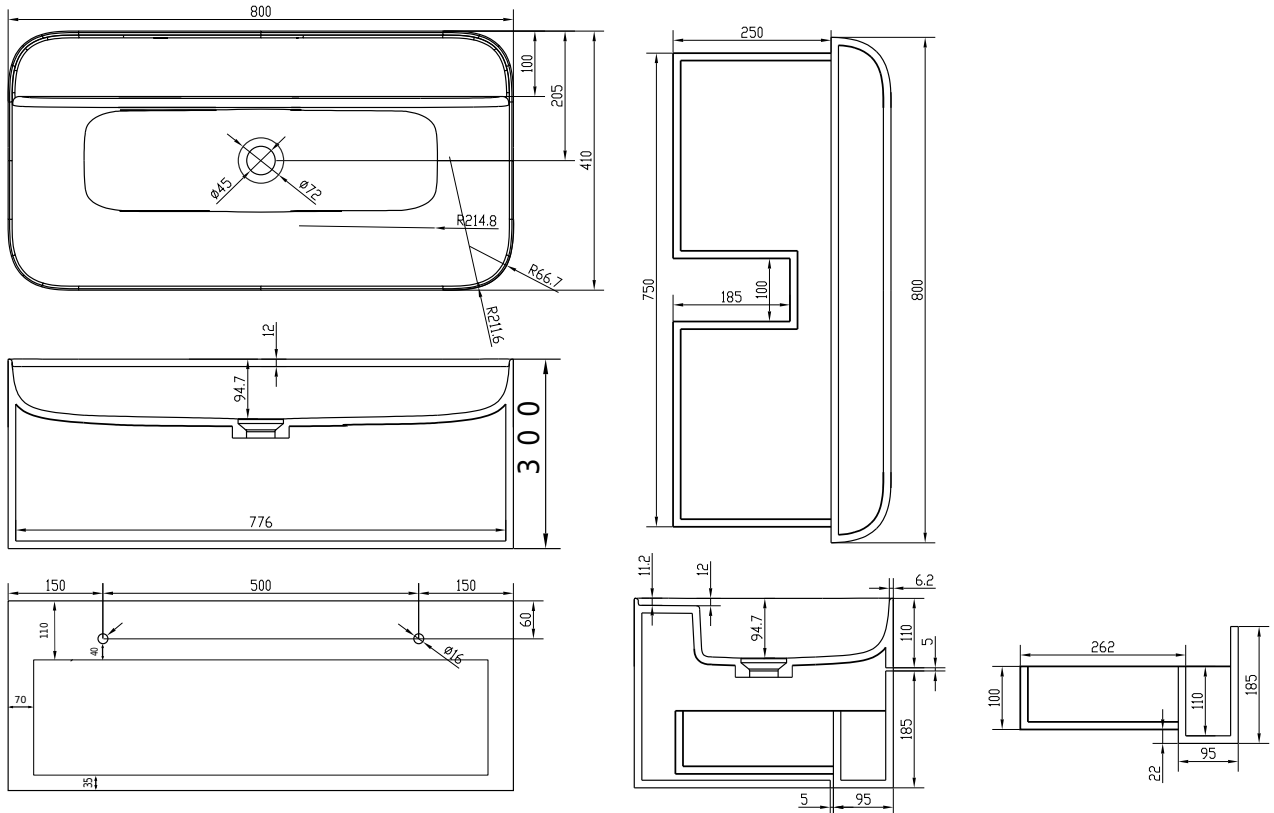

Yuno CA 80 basin

SKU: 40010217

Colour: Matte white
Size H/L/D: 30cm / 80cm / 41cm
Weight: 39kg nett

Yuno CA 80 basin details:

Award winning designer duo Yuno has designed a brand new series of wash basins for Copenhagen Bath. With its Scandinavian minimalism and timeless design, it is already a classic. The soft rounded corners and an inner smooth design, stands in beautiful contrast to the outer sharp and straight edges, and makes the series both aesthetic and practical, which characterize good design. The Yuno series in matte white Acovi® composite, include wall mounted wash basins with drawer (CA) and without drawer (WA), and also a table mounted model (TA). Acovi® composite is ideal for bathrooms, since it is completely pore-free, and the smooth designed bowl makes it extremely easy to maintain. Using a waste offered in the same material as the wash basin, gives the wash basin its final touch.