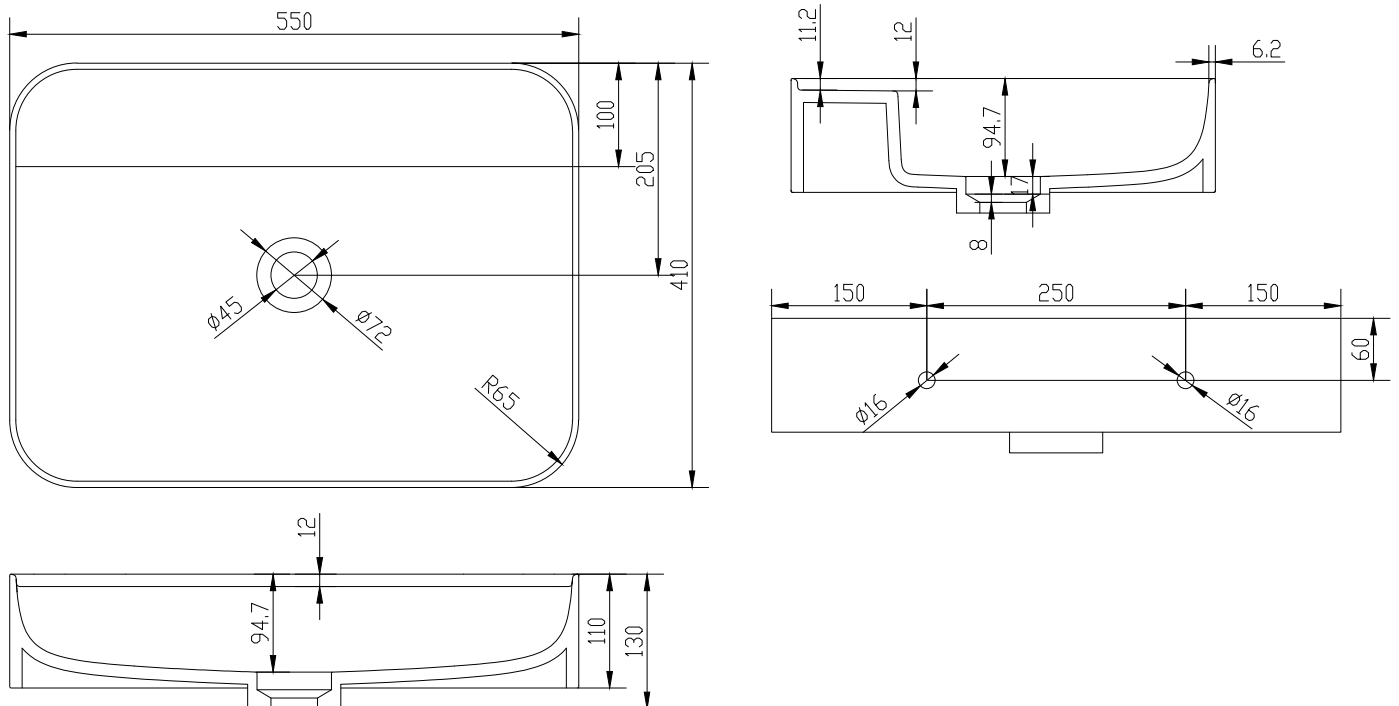

## Yuno WA 55 basin

SKU: 40010218

<b>Colour:</b>	Matte white
<b>Size H/L/D:</b>	11cm / 55cm / 41cm
<b>Weight:</b>	10kg nett

### Yuno WA 55 basin details:

With its Scandinavian minimalism and timeless design, it is already a classic. The soft rounded corners and an inner smooth design, stands in beautiful contrast to the outer sharp and straight edges, and makes the series both aesthetic and practical, which characterize good design. The Yuno series in matte white Acovi® composite, include wall mounted wash basins with drawer (CA) and without drawer (WA), and also a table mounted model (TA). Acovi® composite is ideal for bathrooms, since it is completely pore-free, and the smooth designed bowl makes it extremely easy to maintain. Using a waste offered in the same material as the wash basin, gives the wash basin its final touch.