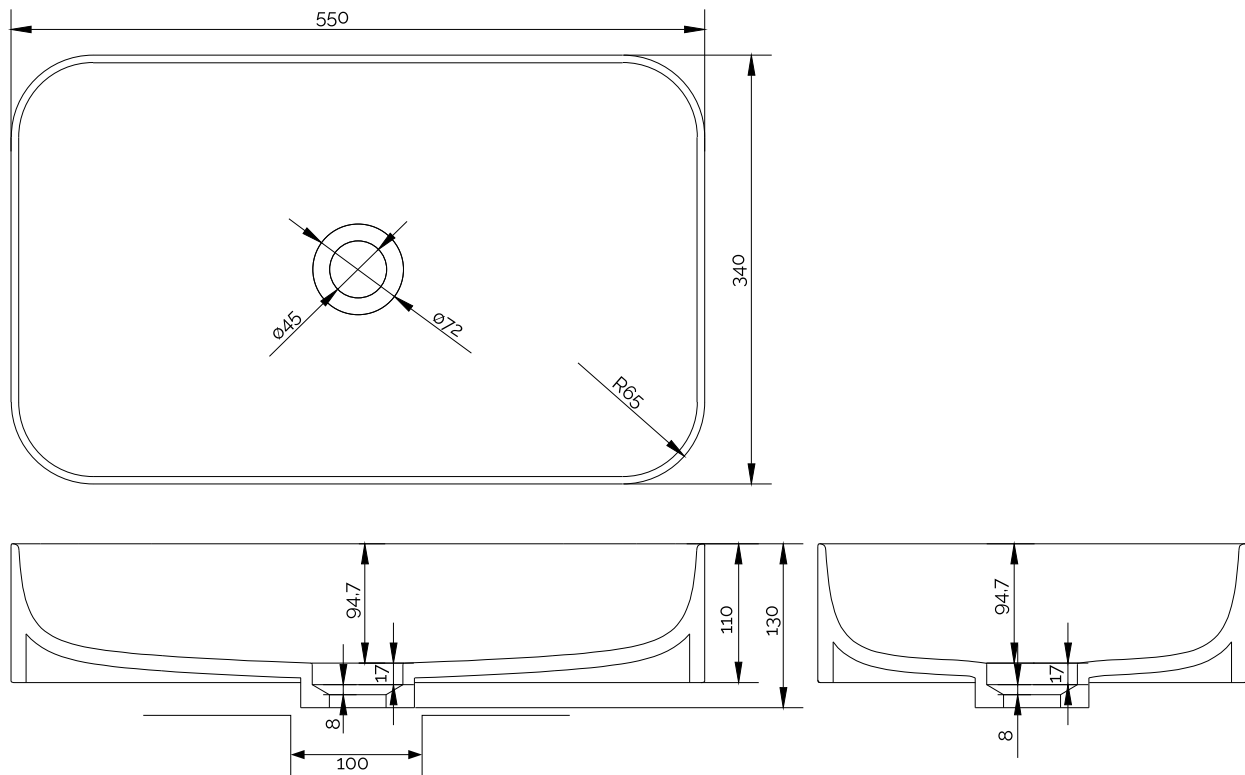

Yuno TA 55 basin

SKU: 40010219

Colour:	Matte white
Size H/L/D:	11cm / 55cm / 34cm
Weight:	7.8kg nett

Yuno TA 55 basin details:

With its Scandinavian minimalism and timeless design, it is already a classic. The soft rounded corners and an inner smooth design, stands in beautiful contrast to the outer sharp and straight edges, and makes the series both aesthetic and practical, which characterize good design. The Yuno series in matte white Acovi® composite, include wall mounted wash basins with drawer (CA) and without drawer (WA), and also a table mounted model (TA). Acovi® composite is ideal for bathrooms, since it is completely pore-free, and the smooth designed bowl makes it extremely easy to maintain. Using a waste offered in the same material as the wash basin, gives the wash basin its final touch.