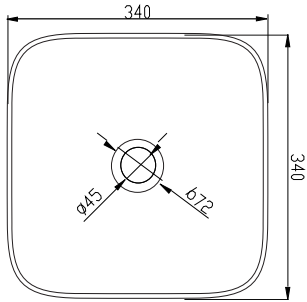

Copenhagen Bath
Roskildevej 394
DK-2610 Rødovre
VAT no.: DK32648622
Phone: 02476468850
contact@copenhagenbath.co.uk
www.copenhagenbath.co.uk

Yuno TA 34 basin

SKU: 40010222

Colour:

Matte white

Size H/L/D:

11cm / 34cm / 34cm

Weight:

5kg nett

Yuno TA 34 basin details:

Award winning designer duo Yunos has designed a brand new series of wash basins for Copenhagen Bath. With its Scandinavian minimalism and timeless design, it is already a classic. The soft rounded corners and an inner smooth design, stands in beautiful contrast to the outer sharp and straight edges, and makes the series both aesthetic and practical, which characterize good design. The Yunos series in matte white Acovi® composite, include wall mounted wash basins with drawer (CA) and without drawer (WA), and also a table mounted model (TA). Acovi® composite is ideal for bathrooms, since it is completely pore-free, and the smooth designed bowl makes it extremely easy to maintain. Using a waste offered in the same material as the wash basin, gives the wash basin its final touch.