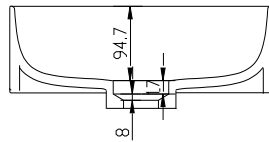

Copenhagen Bath
Roskildevej 394
DK-2610 Rødovre
VAT no.: DK32648622
Phone: 02476468850
contact@copenhagenbath.co.uk
www.copenhagenbath.co.uk

Yuno TA 34 basin

SKU: 40010222

Colour:

Matte white

Size H/L/D:

11cm / 34cm / 34cm

Weight:

5kg nett

Yuno TA 34 basin details:

Award winning designer duo Yunos has designed a brand new series of wash basins for Copenhagen Bath. With its Scandinavian minimalism and timeless design, it is already a classic. The soft rounded corners and an inner smooth design, stands in beautiful contrast to the outer sharp and straight edges, and makes the series both aesthetic and practical, which characterize good design. The Yunos series in matte white Acovi® composite, include wall mounted wash basins with drawer (CA) and without drawer (WA), and also a table mounted model (TA). Acovi® composite is ideal for bathrooms, since it is completely pore-free, and the smooth designed bowl makes it extremely easy to maintain. Using a waste offered in the same material as the wash basin, gives the wash basin its final touch.