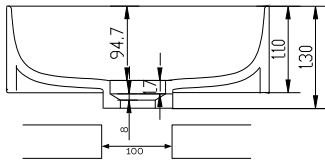

Copenhagen Bath
Roskildevej 394
DK-2610 Rødovre
VAT no.: DK32648622
Phone: 02476468850
contact@copenhagenbath.co.uk
www.copenhagenbath.co.uk

Yuno TA 34 basin

SKU: 40010222

Colour:

Matte white

Size H/L/D:

11cm / 34cm / 34cm

Weight:

5kg nett

Yuno TA 34 basin details:

Award winning designer duo Yunos has designed a brand new series of wash basins for Copenhagen Bath. With its Scandinavian minimalism and timeless design, it is already a classic. The soft rounded corners and an inner smooth design, stands in beautiful contrast to the outer sharp and straight edges, and makes the series both aesthetic and practical, which characterize good design. The Yunos series in matte white Acovi® composite, include wall mounted wash basins with drawer (CA) and without drawer (WA), and also a table mounted model (TA). Acovi® composite is ideal for bathrooms, since it is completely pore-free, and the smooth designed bowl makes it extremely easy to maintain. Using a waste offered in the same material as the wash basin, gives the wash basin its final touch.