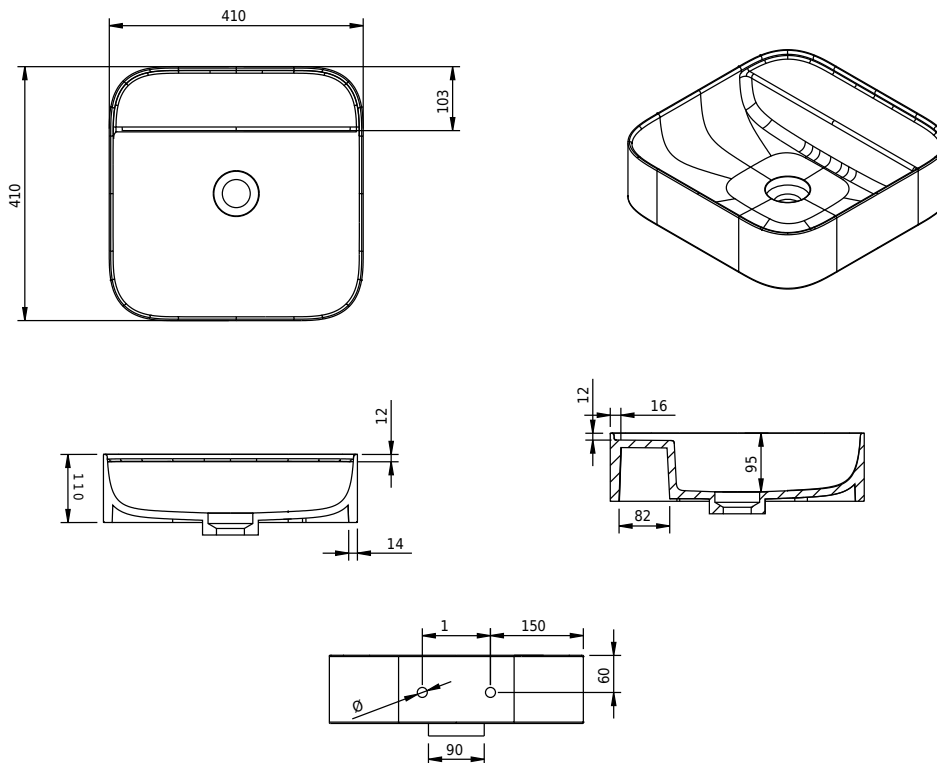

Yuno WA 41 basin

SKU: 40010223

Colour:	Matte white
Size H/L/D:	11cm / 41cm / 41cm
Weight:	8.8kg nett

Yuno WA 41 basin details:

With its Scandinavian minimalism and timeless design, it is already a classic. The soft rounded corners and an inner smooth design, stands in beautiful contrast to the outer sharp and straight edges, and makes the series both aesthetic and practical, which characterize good design. The Yuno series in matte white Acovi® composite, include wall mounted wash basins with drawer (CA) and without drawer (WA), and also a table mounted model (TA). Acovi® composite is ideal for bathrooms, since it is completely pore-free, and the smooth designed bowl makes it extremely easy to maintain. Using a waste offered in the same material as the wash basin, gives the wash basin its final touch.