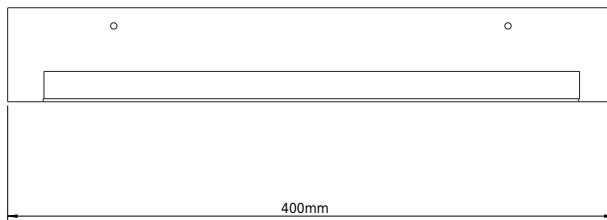

Copenhagen Bath

Roskildevej 394
DK-2610 Rødovre
VAT no.: DK32648622
Phone: 02476468850
contact@copenhagenbath.co.uk
www.copenhagenbath.co.uk

CB 100 - Shelf

SKU: 40040099

Colour:	Matte black
Size H/L/D:	6.2cm / 40cm / 11cm
Weight:	1.1kg nett

CB 100 - Shelf details:

In our CB 100 series for the bathroom, this shelf has a beautiful design and practical purpose. It is made of stainless steel, which means you can also hang it in the shower. Also available in chrome or powder coated matte white.