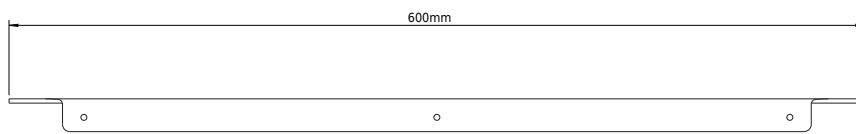

Copenhagen Bath
Roskildevej 394
DK-2610 Rødovre
VAT no.: DK32648622
Phone: 02476468850
contact@copenhagenbath.co.uk
www.copenhagenbath.co.uk

CB 100 - Towel holder 60

SKU: 40040100

Colour:	Matte black
Size H/L/D:	2.3cm / 60cm / 7.8cm
Weight:	0.8kg nett

CB 100 - Towel holder 60 details:

This simple towel holder is part of our CB 100 series for the bathroom.

Made of stainless steel.

Also available in chrome or powder coated matte white and in different sizes.