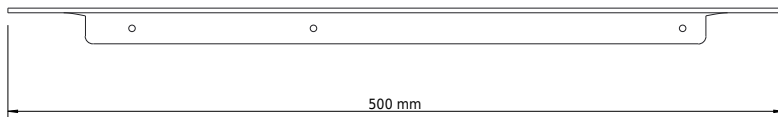

Copenhagen Bath
Roskildevej 394
DK-2610 Rødovre
VAT no.: DK32648622
Phone: 02476468850
contact@copenhagenbath.co.uk
www.copenhagenbath.co.uk

CB 100 - Towel holder with shelf

SKU: 40040115

Colour: Chrome
Size H/L/D: 2.3cm / 50cm / 10.3cm
Weight: 0.9kg nett

CB 100 - Towel holder with shelf details:

Towel holder with a practical shelf for soap, for example.

Made of stainless steel and available in chrome or powder coated matte black and matte white.