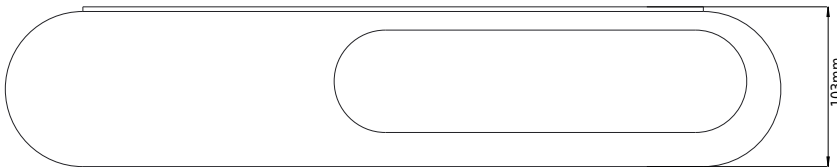

Copenhagen Bath
Roskildevej 394
DK-2610 Rødovre
VAT no.: DK32648622
Phone: 02476468850
contact@copenhagenbath.co.uk
www.copenhagenbath.co.uk

CB 100 - Towel holder with shelf

SKU: 40040115

Colour: Chrome
Size H/L/D: 2.3cm / 50cm / 10.3cm
Weight: 0.9kg nett

CB 100 - Towel holder with shelf details:

Towel holder with a practical shelf for soap, for example.

Made of stainless steel and available in chrome or powder coated matte black and matte white.