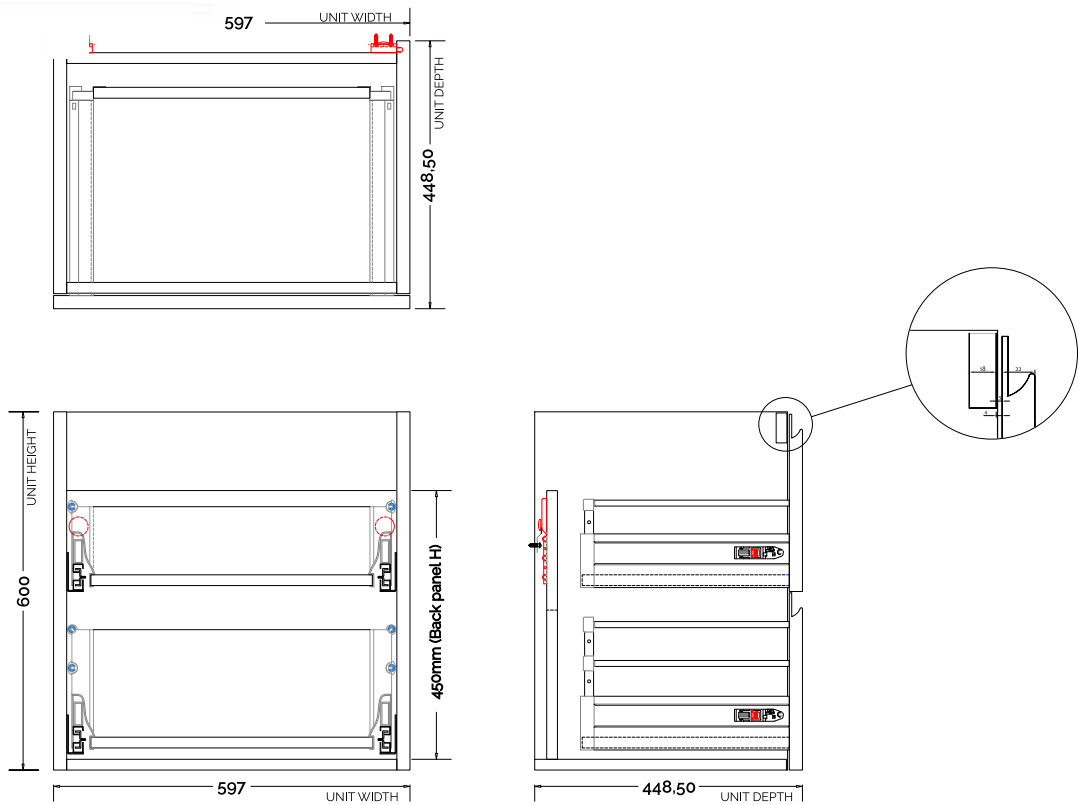

Malmö 60 cabinet with Romsø basin

SKU: 30010192

Colour: Matte white
Size H/L/D: 60cm / 60cm / 45cm
Weight: 41,5kg nett

Malmö 60 cabinet with Romsø basin details: