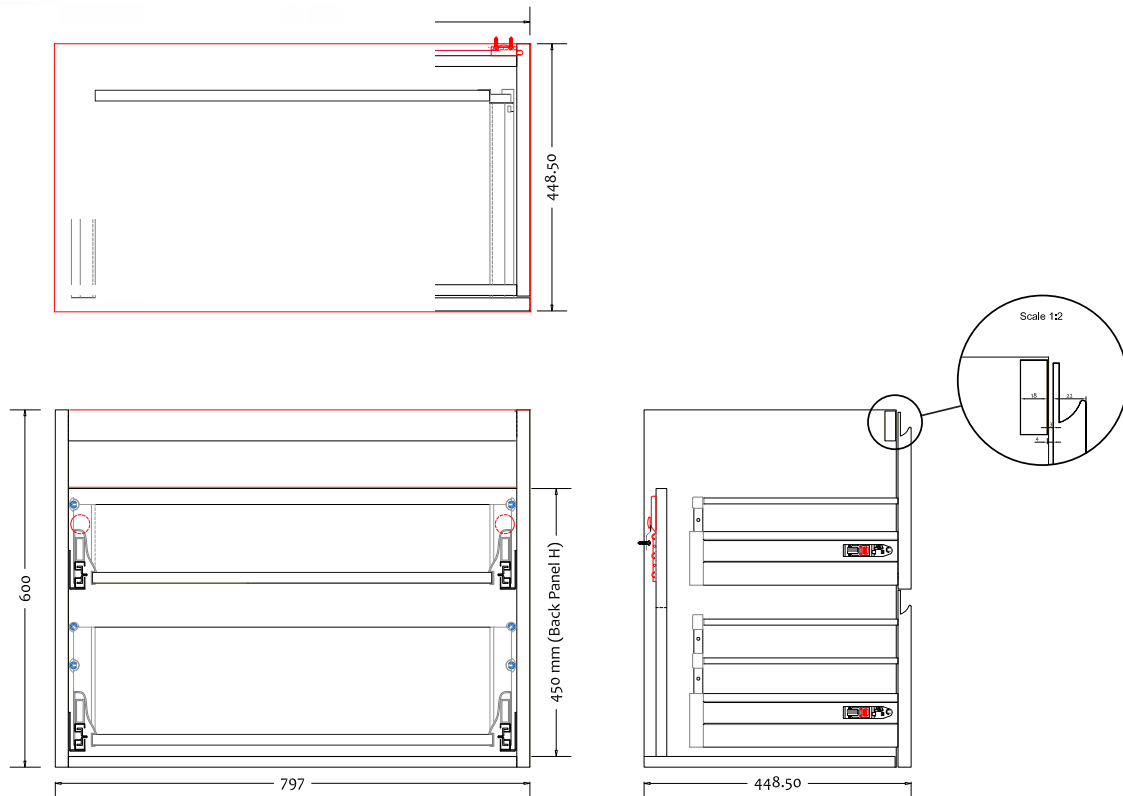

# Malmö 80 cabinet with Romsø basin

SKU: 30010194

**Colour:** Matte white  
**Size H/L/D:** 60cm / 80cm / 45cm  
**Weight:** 51,42kg nett

**Malmö 80 cabinet with Romsø basin details:**