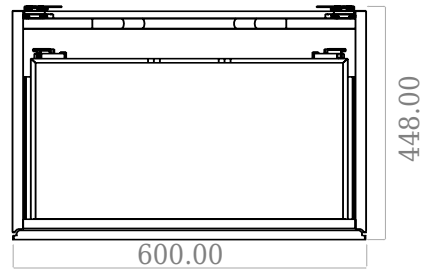

SQ2 60 double cabinet with centred basin

SKU: 30010231

F View

Top View

Side View

Back View

Colour: Matte white
Size H/L/D: 57.6cm / 60cm / 45cm
Weight: 40kg nett

SQ2 60 double cabinet with centred basin details: