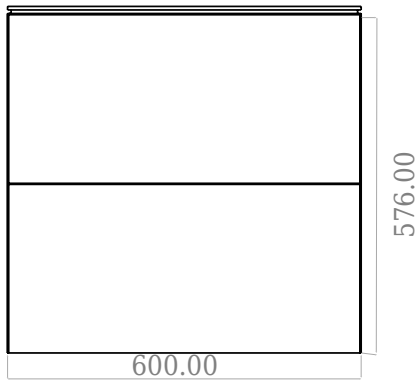

SQ2 60 double cabinet with centred basin

SKU: 30010231

F View

Top View

Side View

Back View

Colour: Matte white
Size H/L/D: 57.6cm / 60cm / 45cm
Weight: 40kg nett

SQ2 60 double cabinet with centred basin details: