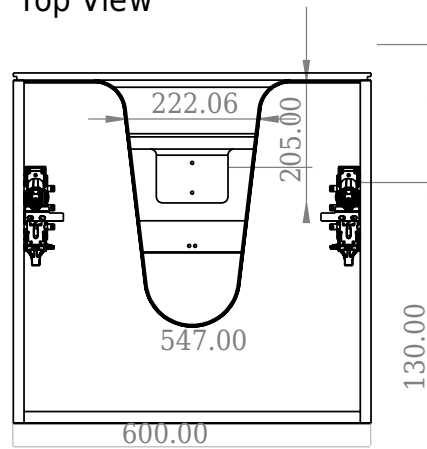

SQ2 60 double cabinet with centred basin

SKU: 30010231

F View

Top View

Side View

Back View

Colour: Matte white
Size H/L/D: 57.6cm / 60cm / 45cm
Weight: 40kg nett

SQ2 60 double cabinet with centred basin details: