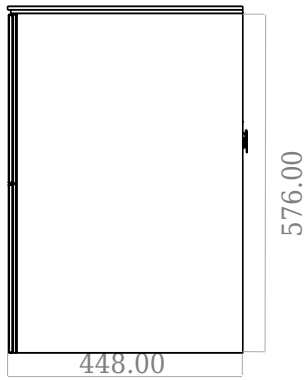

SQ2 60 double cabinet with centred basin

SKU: 30010231

F View

Top View

Side View

Back View

Colour: Matte white
Size H/L/D: 57.6cm / 60cm / 45cm
Weight: 40kg nett

SQ2 60 double cabinet with centred basin details: