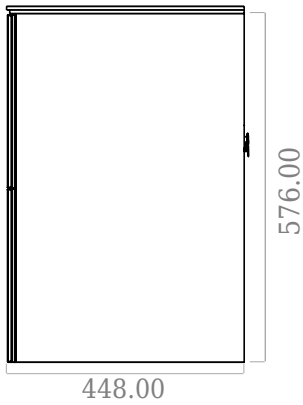

Copenhagen Bath

Roskildevej 394

DK-2610 Rødovre

VAT no.: DK32648622

Phone: 02476468850

contact@copenhagenbath.co.uk

www.copenhagenbath.co.uk

SQ2 100 double cabinet with centred basin

SKU: 30010235

F View

Top View

Side View

Back View

Colour:

Matte white

Size H/L/D:

57.6cm / 100cm / 45cm

Weight:

60kg nett

SQ2 100 double cabinet with centred basin details: