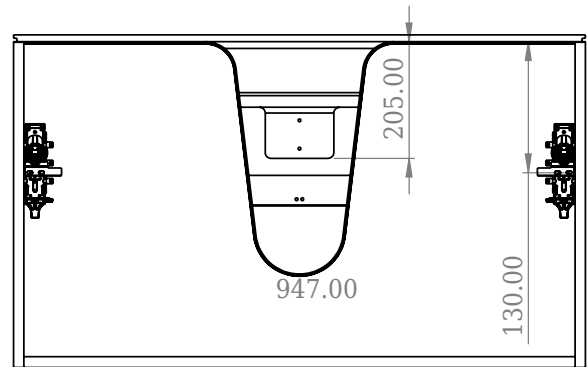

SKU: 30010235

F View

Top View

Side View

Back View

Colour:

Matte white

Size H/L/D:

57.6cm / 100cm / 45cm

Weight:

60kg nett

SQ2 100 double cabinet with centred basin details: