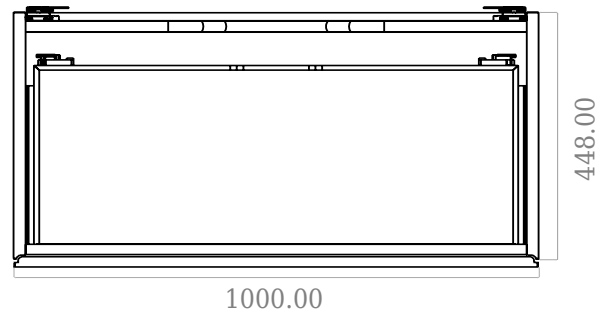

SKU: 30010235

F View

Top View

Side View

Back View

Colour:

Matte white

Size H/L/D:

57.6cm / 100cm / 45cm

Weight:

60kg nett

SQ2 100 double cabinet with centred basin details: