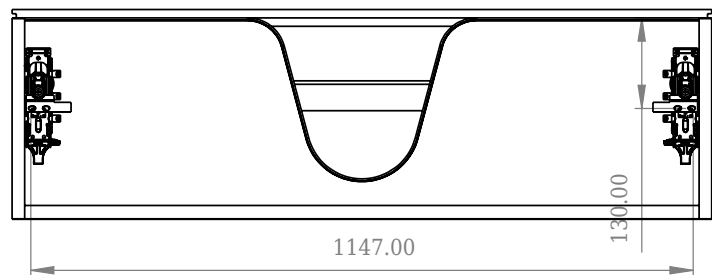

Copenhagen Bath

Roskildevej 394
DK-2610 Rødovre
VAT no.: DK32648622
Phone: 02476468850
contact@copenhagenbath.co.uk
www.copenhagenbath.co.uk

SQ2 120 cabinet with centred basin

SKU: 30010236

F View

Top View

Side View

Back View

Colour: Matte white
Size H/L/D: 28.8cm / 120cm / 45cm
Weight: 63kg nett

SQ2 120 cabinet with centred basin details: