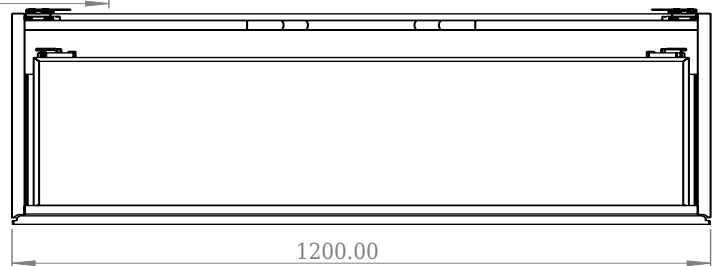

Copenhagen Bath

Roskildevej 394
DK-2610 Rødovre
VAT no.: DK32648622
Phone: 02476468850
contact@copenhagenbath.co.uk
www.copenhagenbath.co.uk

SQ2 120 cabinet with centred basin

SKU: 30010236

Top View

Colour: Matte white
Size H/L/D: 28.8cm / 120cm / 45cm
Weight: 63kg nett

SQ2 120 cabinet with centred basin details: