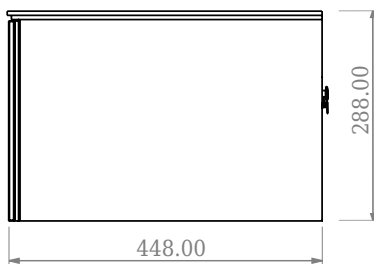

Copenhagen Bath

Roskildevej 394
DK-2610 Rødovre
VAT no.: DK32648622
Phone: 02476468850
contact@copenhagenbath.co.uk
www.copenhagenbath.co.uk

SQ2 120 cabinet with centred basin

SKU: 30010236

F View

Top View

Side View

Back View

Colour: Matte white
Size H/L/D: 28.8cm / 120cm / 45cm
Weight: 63kg nett

SQ2 120 cabinet with centred basin details: