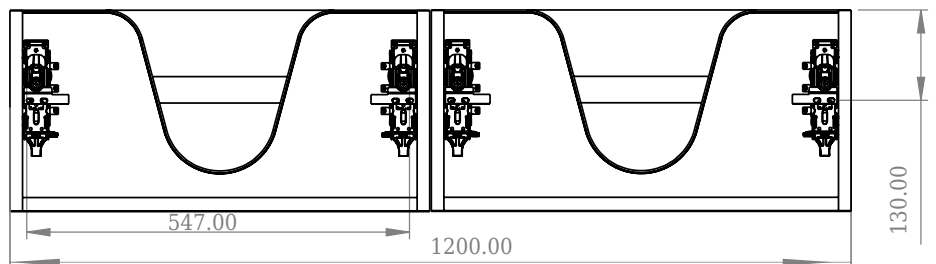

Copenhagen Bath
Roskildevej 394
DK-2610 Rødovre
VAT no.: DK32648622
Phone: 02476468850
contact@copenhagenbath.co.uk
www.copenhagenbath.co.uk

SQ2 120 cabinet with left basin

SKU: 30010237

Front View

Top View

side View

Back View

Colour: Matte white
Size H/L/D: 28.8cm / 120cm / 45cm
Weight: 48,72kg nett

SQ2 120 cabinet with left basin details: