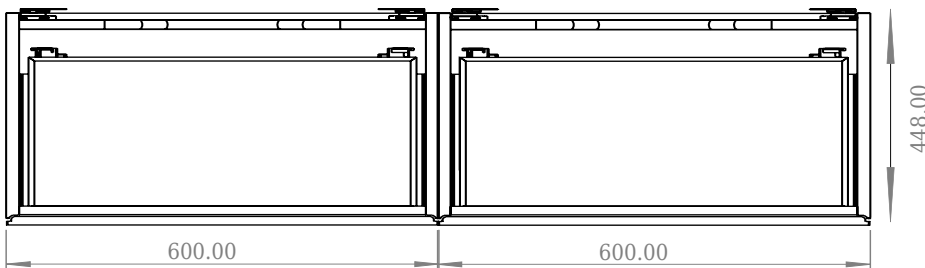

Copenhagen Bath
Roskildevej 394
DK-2610 Rødovre
VAT no.: DK32648622
Phone: 02476468850
contact@copenhagenbath.co.uk
www.copenhagenbath.co.uk

SQ2 120 cabinet with left basin

SKU: 30010237

Front View

Top View

side View

Back View

Colour: Matte white
Size H/L/D: 28.8cm / 120cm / 45cm
Weight: 48,72kg nett

SQ2 120 cabinet with left basin details: