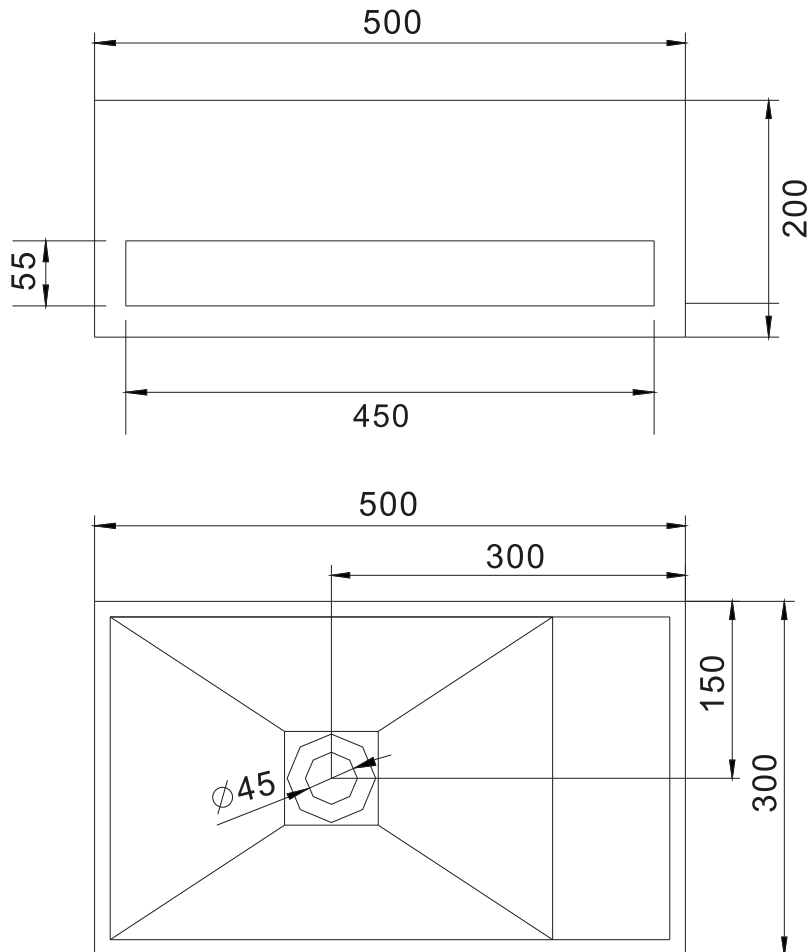

## Sandfjord 50 left basin

SKU: 40010047

|                    |                    |
|--------------------|--------------------|
| <b>Colour:</b>     | Matte white        |
| <b>Size H/L/D:</b> | 20cm / 50cm / 30cm |
| <b>Weight:</b>     | 9.8kg nett         |

### Sandfjord 50 left basin details:

Sandfjord is a wash basin series with either towel holder or a big soft-close drawer. Straight edges and sharp corners gives this series a very clean design which is the hallmark of Scandinavian design. The basin is made of matte solid Acovi® composite which is ideal for bathrooms, since it is completely pore-free, and is extremely easy to maintain. The basin can be made as bespoke, so if you need a different size, or even another design, don't hesitate to contact us.