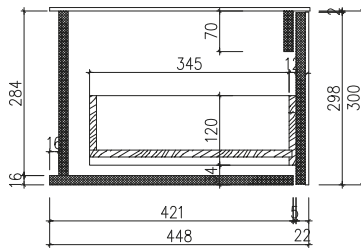

# Skagen 80 cabinet with countertop - Previous collection

SKU: 30010264

**Colour:** Dark grey  
**Size H/L/D:** 30cm / 80cm / 45cm  
**Weight:** 29kg nett

**Skagen 80 cabinet with countertop - Previous collection details:**