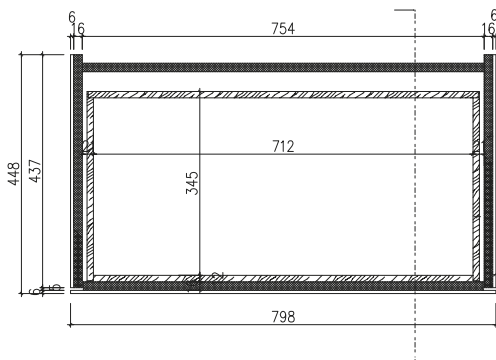

# Skagen 80 cabinet with countertop - Previous collection

SKU: 30010264

**Colour:** Dark grey  
**Size H/L/D:** 30cm / 80cm / 45cm  
**Weight:** 29kg nett

**Skagen 80 cabinet with countertop - Previous collection details:**