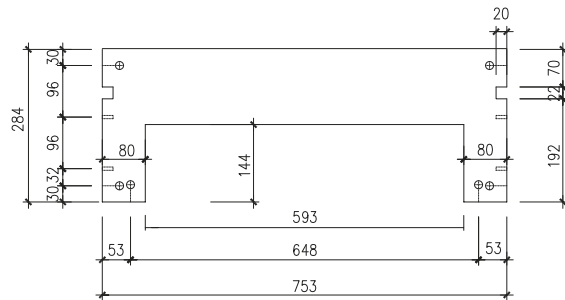

# Skagen 80 cabinet with countertop - Previous collection

SKU: 30010264

**Colour:** Dark grey  
**Size H/L/D:** 30cm / 80cm / 45cm  
**Weight:** 29kg nett

**Skagen 80 cabinet with countertop - Previous collection details:**