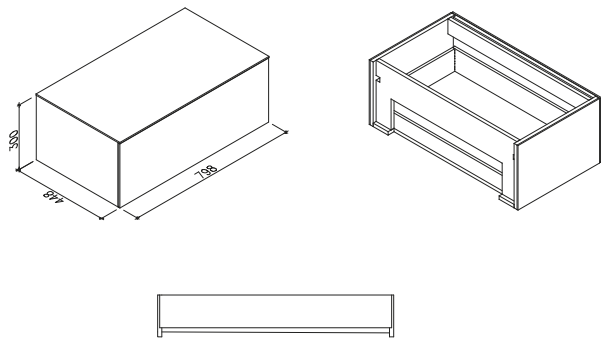

# Skagen 80 cabinet with countertop - Previous collection

SKU: 30010264

**Colour:** Dark grey  
**Size H/L/D:** 30cm / 80cm / 45cm  
**Weight:** 29kg nett

**Skagen 80 cabinet with countertop - Previous collection details:**