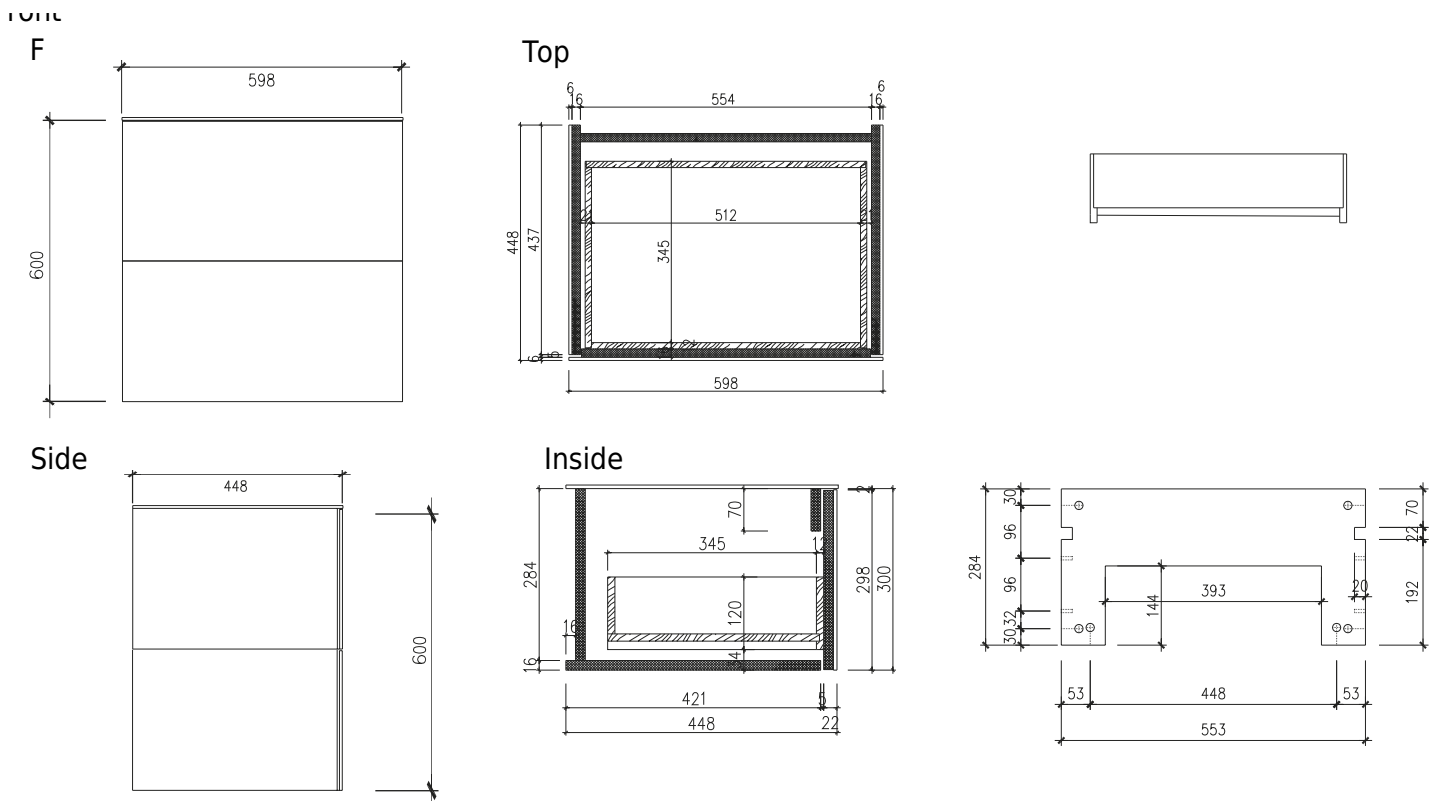

Skagen 60 double cabinet with countertop - Previous collection

SKU: 30010265

Colour: Dark grey
Size H/L/D: 60cm / 60cm / 45cm
Weight: 45kg nett

Skagen 60 double cabinet with countertop - Previous collection details: