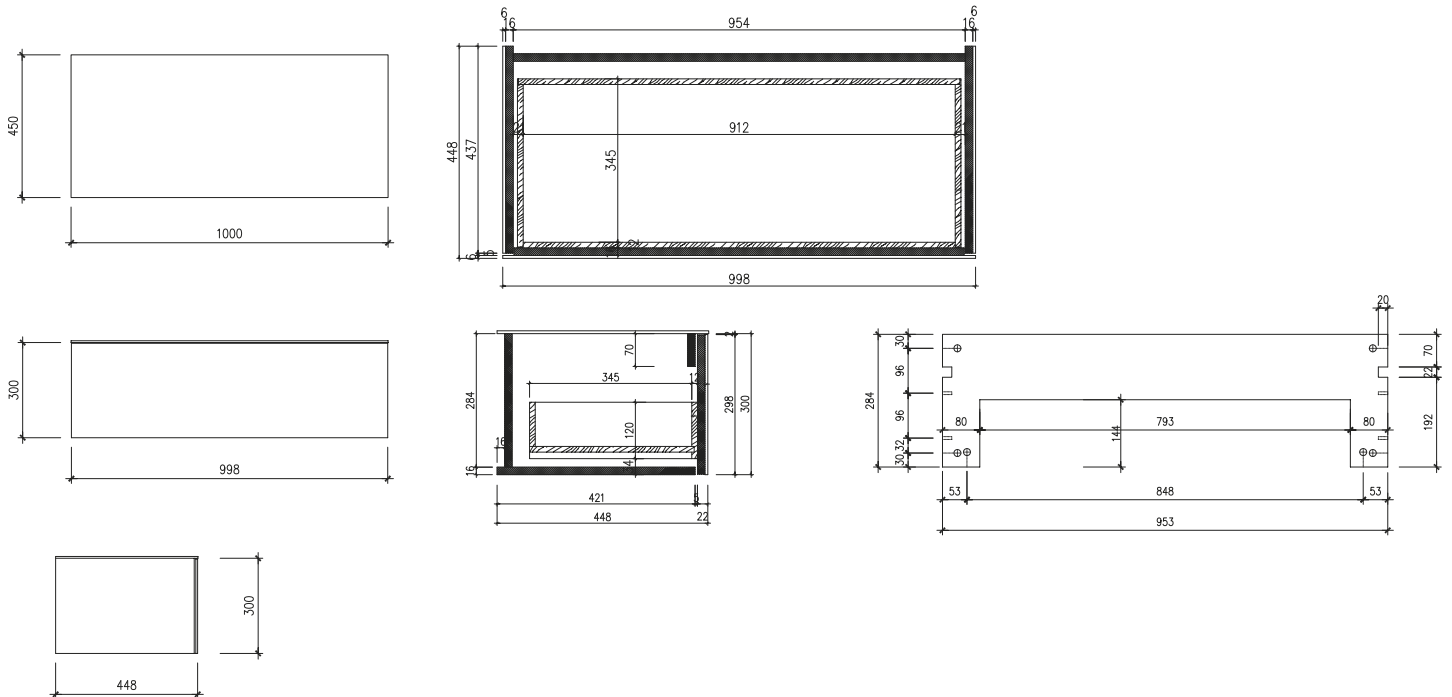

# Skagen 100 cabinet with countertop - Previous collection

SKU: 30010267

**Colour:** Dark grey  
**Size H/L/D:** 30cm / 100cm / 45cm  
**Weight:** 34kg nett

**Skagen 100 cabinet with countertop - Previous collection details:**