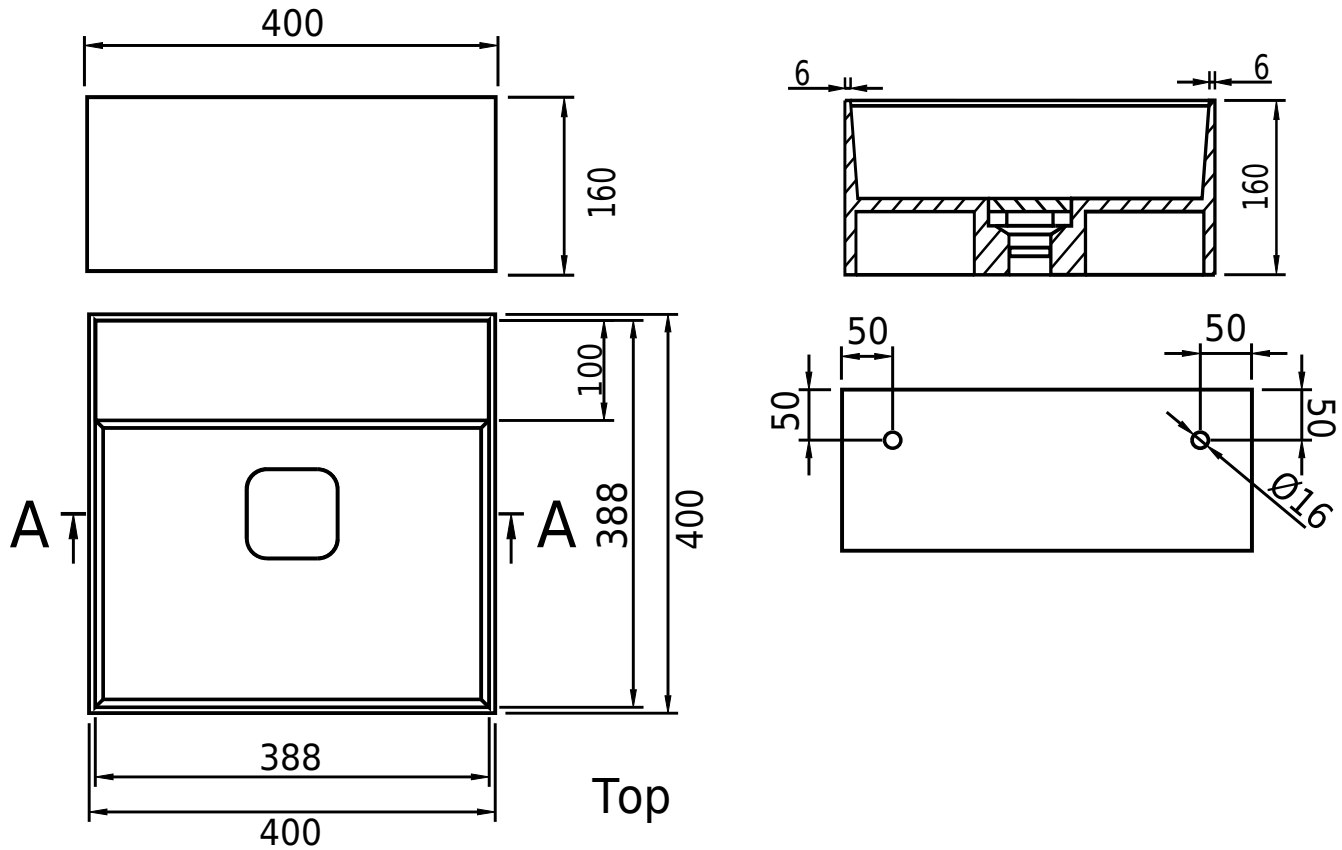

SKU: 40010357

Colour:

Size H/L/D:

Weight:

16cm / 40cm / 40cm

10kg nett

Oslo 40 basin details: